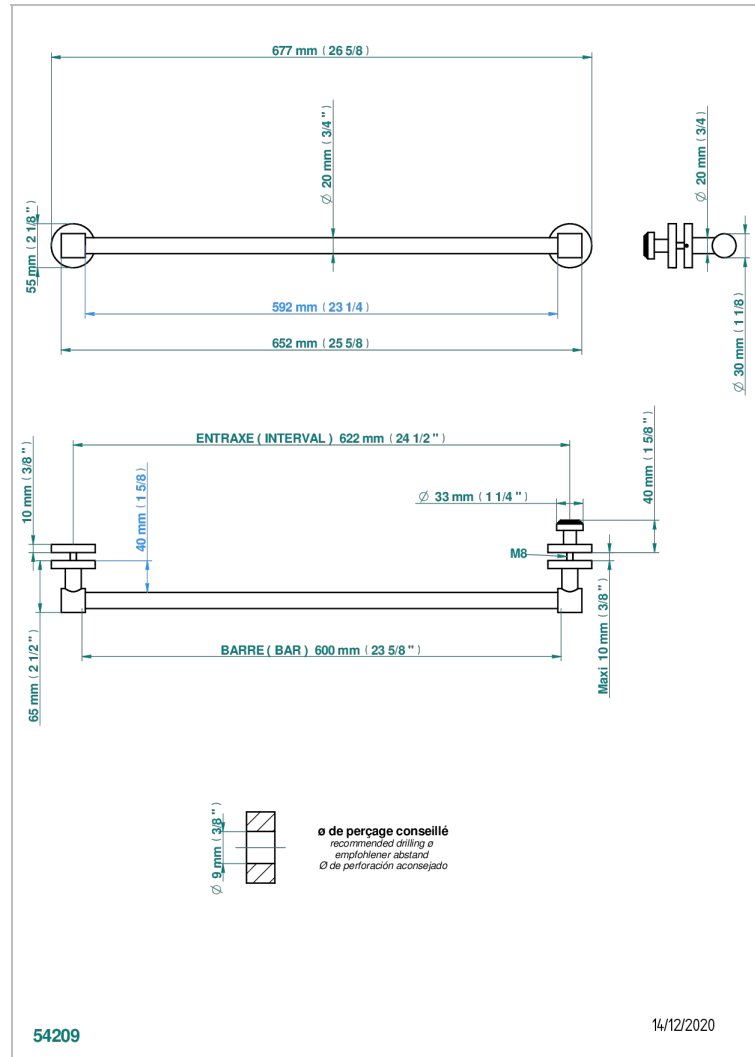

POMME CLEAR SATIN CRYSTAL

A42-514V2

Towel rail with one rail for glass door with knob on side and escutcheon the other side

CHARACTERISTIC

- Pomme Clear satin crystal
- Towel rail with one rail for glass door with knob on side and escutcheon the other side