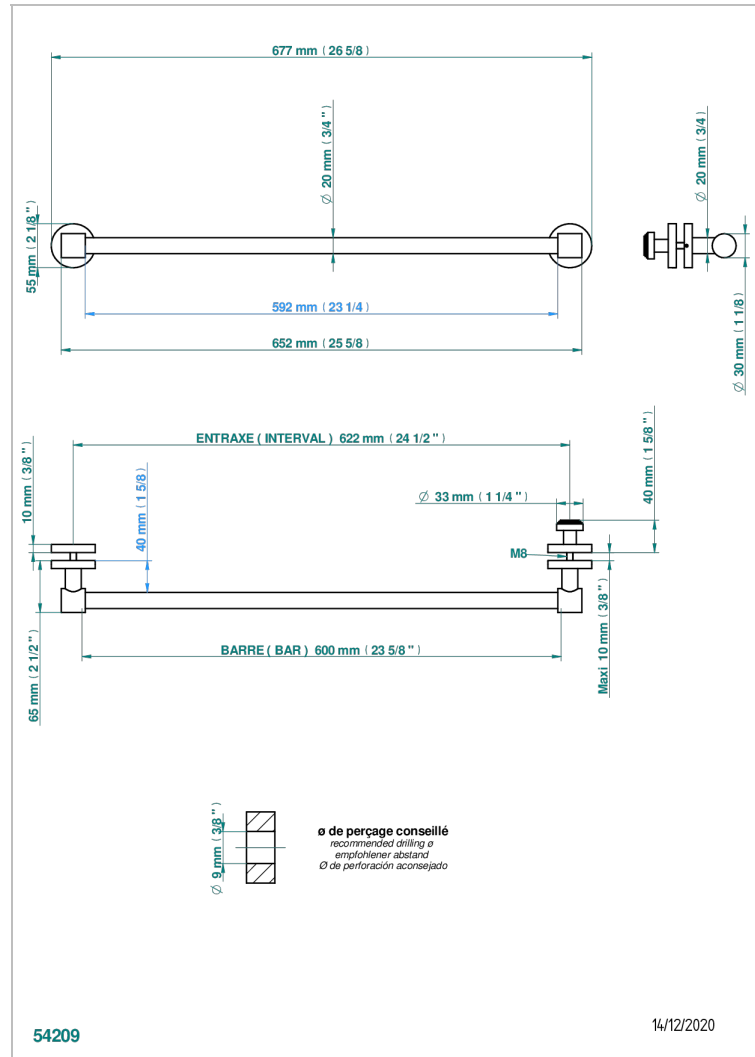

POMME, KRISTALL SATINIERT

A42-514V2

THG[®]
PARIS

Towel rail with one rail for glass door with knob on side and escutcheon the other side

EIGENSCHAFTEN

- Pomme, Kristall satiniert
- Towel rail with one rail for glass door with knob on side and escutcheon the other side