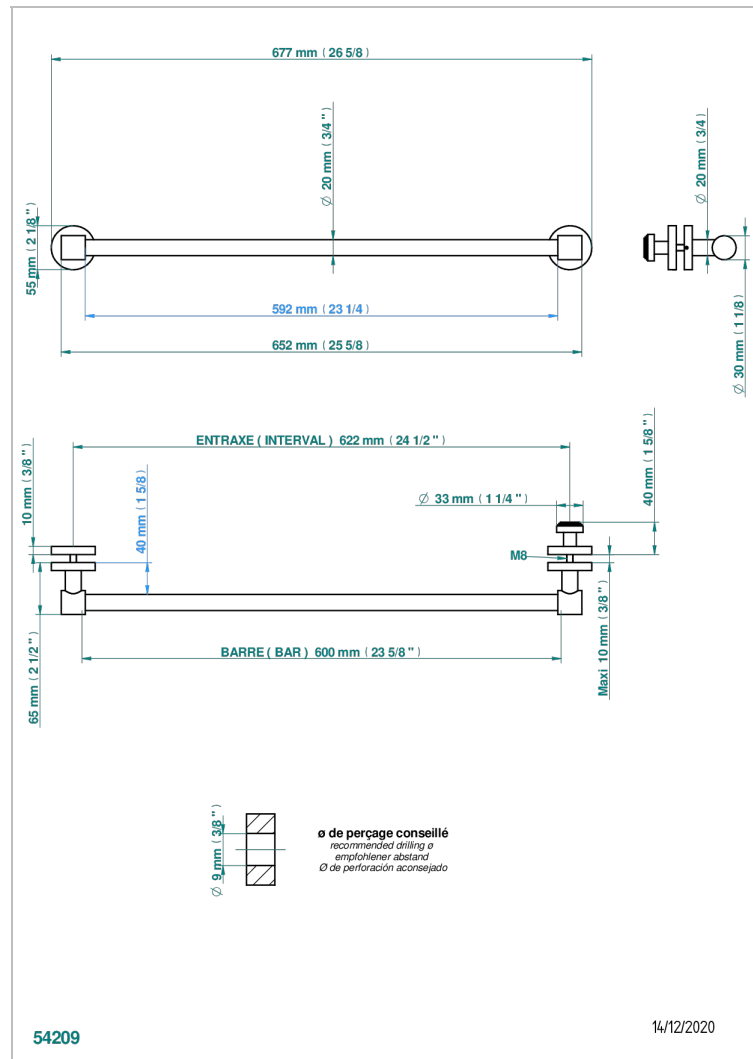

# POMME, CRISTAL SATINADO

A42-514V2

THG<sup>®</sup>  
PARIS

Towel rail with one rail for glass door with knob on side and escutcheon the other side

## CARACTERÍSTICAS

- Pomme, cristal satinado
- Towel rail with one rail for glass door with knob on side and escutcheon the other side