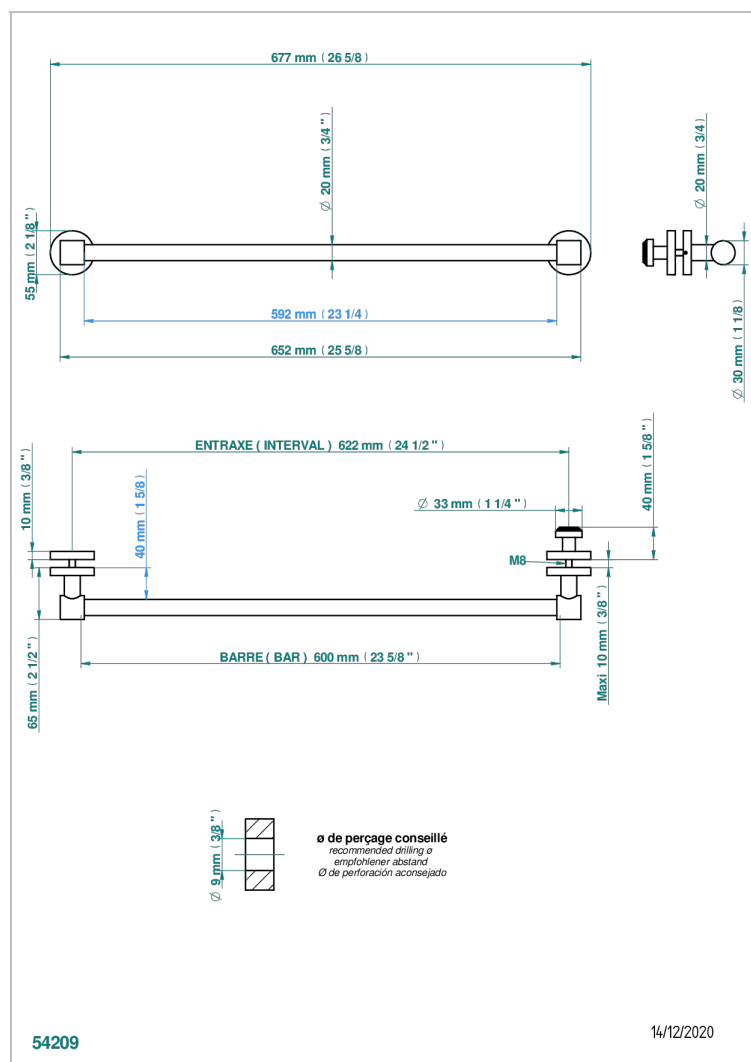

# POMME CLEAR SATIN CRYSTAL

A42-514V2

Towel rail with one rail for glass door with knob on side and escutcheon the other side

## CHARACTERISTIC

- Pomme Clear satin crystal
- Towel rail with one rail for glass door with knob on side and escutcheon the other side