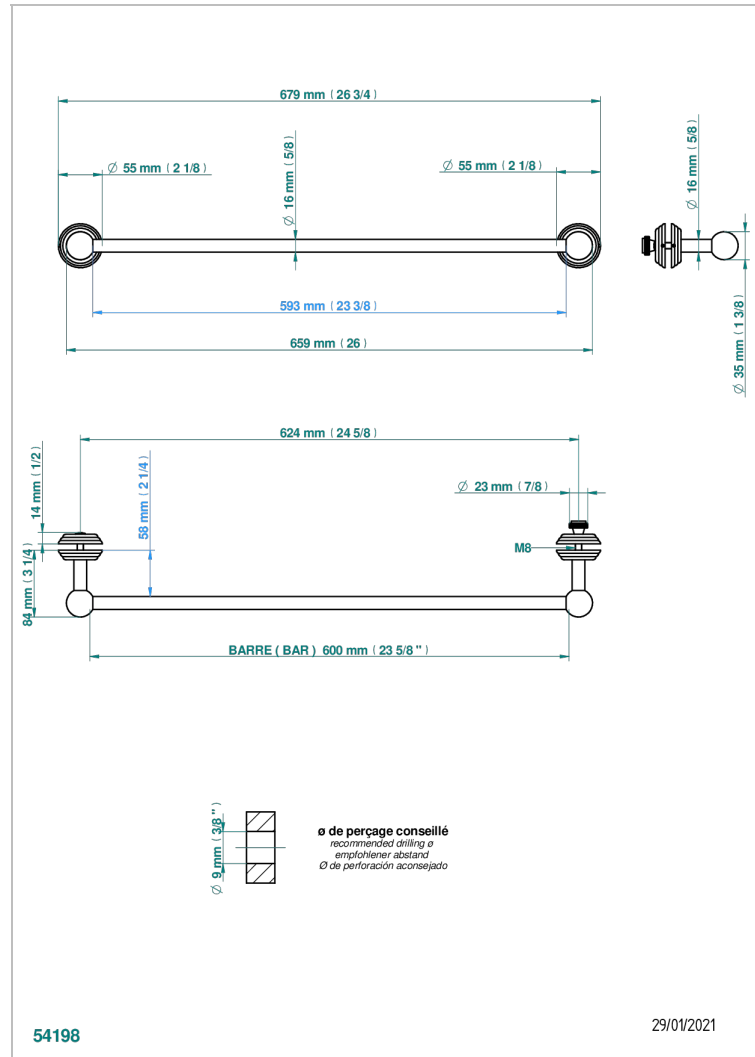

Towel rail with one rail for glass door with knob on side and escutcheon the other side

CHARACTERISTIC

- Jaipur Metal
- Towel rail with one rail for glass door with knob on side and escutcheon the other side