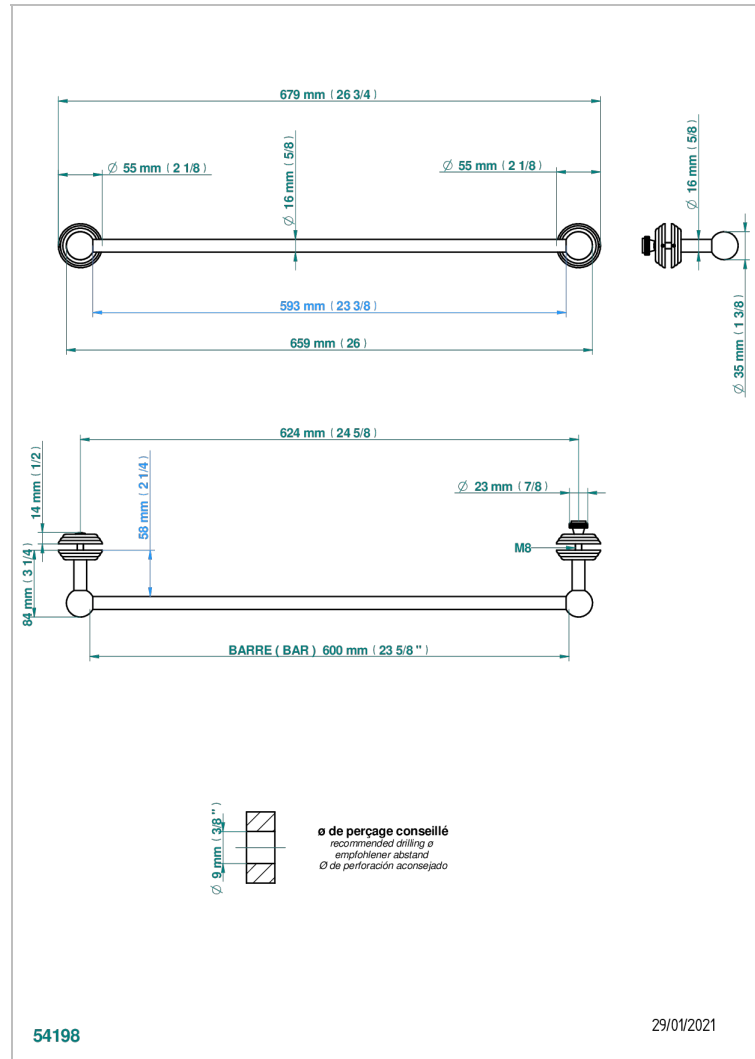

Towel rail with one rail for glass door with knob on side and escutcheon the other side

CARACTERÍSTICAS

- Jaipur Onice Negro
- Towel rail with one rail for glass door with knob on side and escutcheon the other side