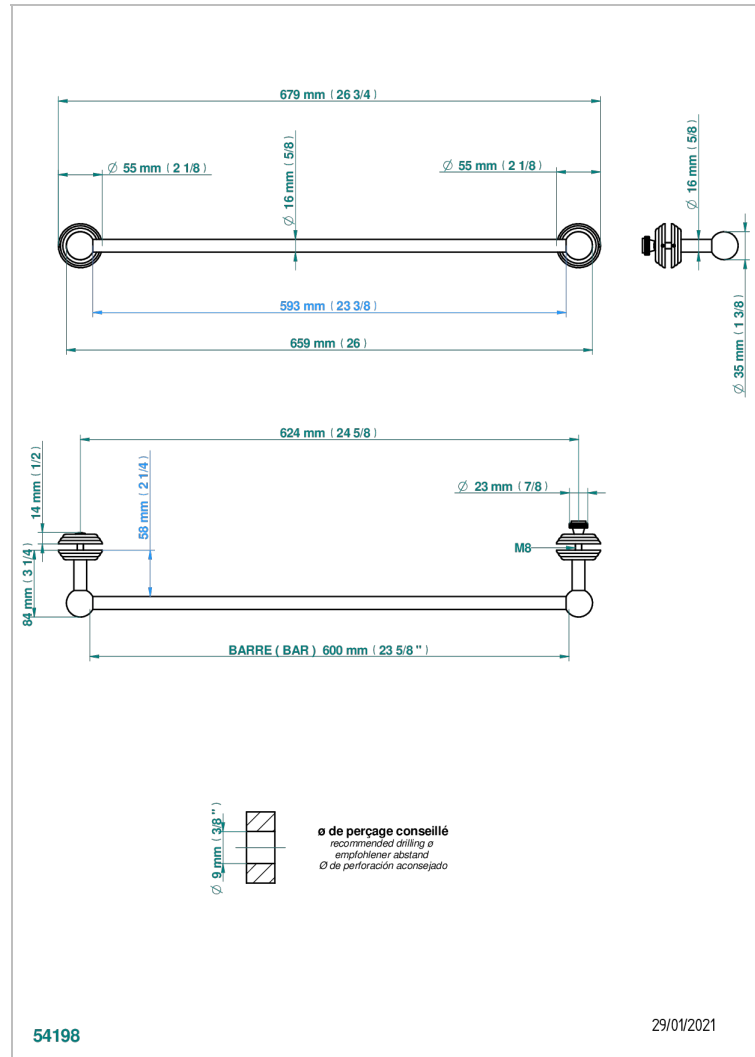

# JAIPUR BLACK ONYX

A9C-514V2

Towel rail with one rail for glass door with knob on side and escutcheon the other side

## CHARACTERISTIC

- Jaipur Black Onyx
- Towel rail with one rail for glass door with knob on side and escutcheon the other side