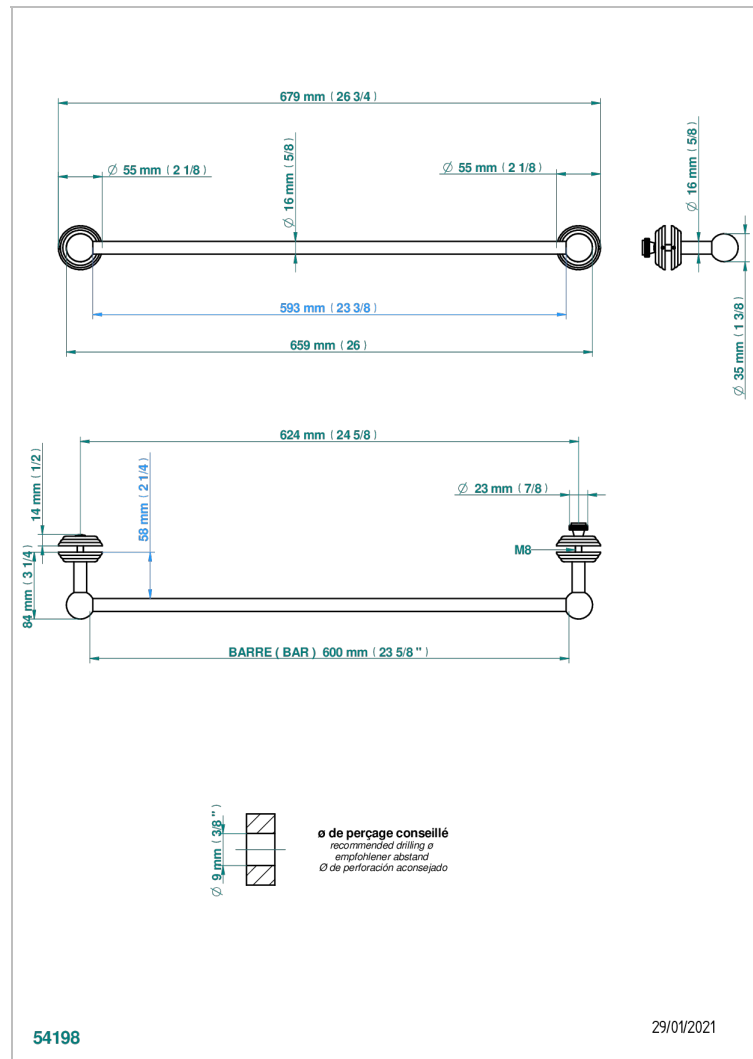

Towel rail with one rail for glass door with knob on side and escutcheon the other side

## EIGENSCHAFTEN

- Jaipur, Onyx schwarz
- Towel rail with one rail for glass door with knob on side and escutcheon the other side