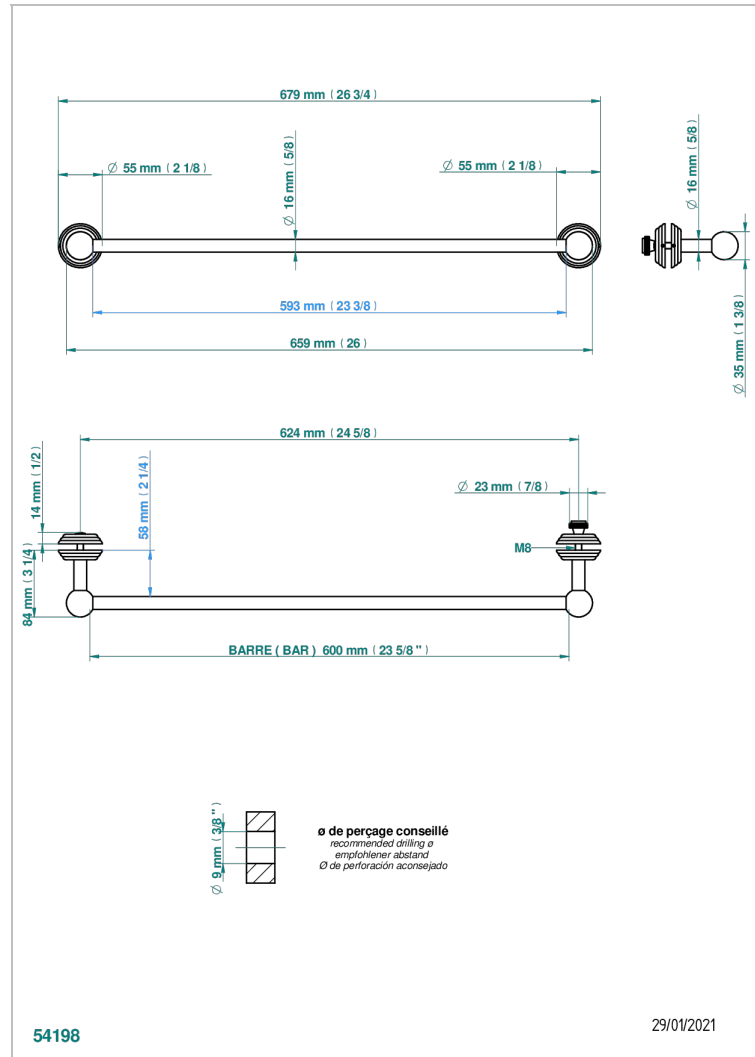

Towel rail with one rail for glass door with knob on side and escutcheon the other side

CARACTERÍSTICAS

- Jaipur Onice Negro
- Towel rail with one rail for glass door with knob on side and escutcheon the other side