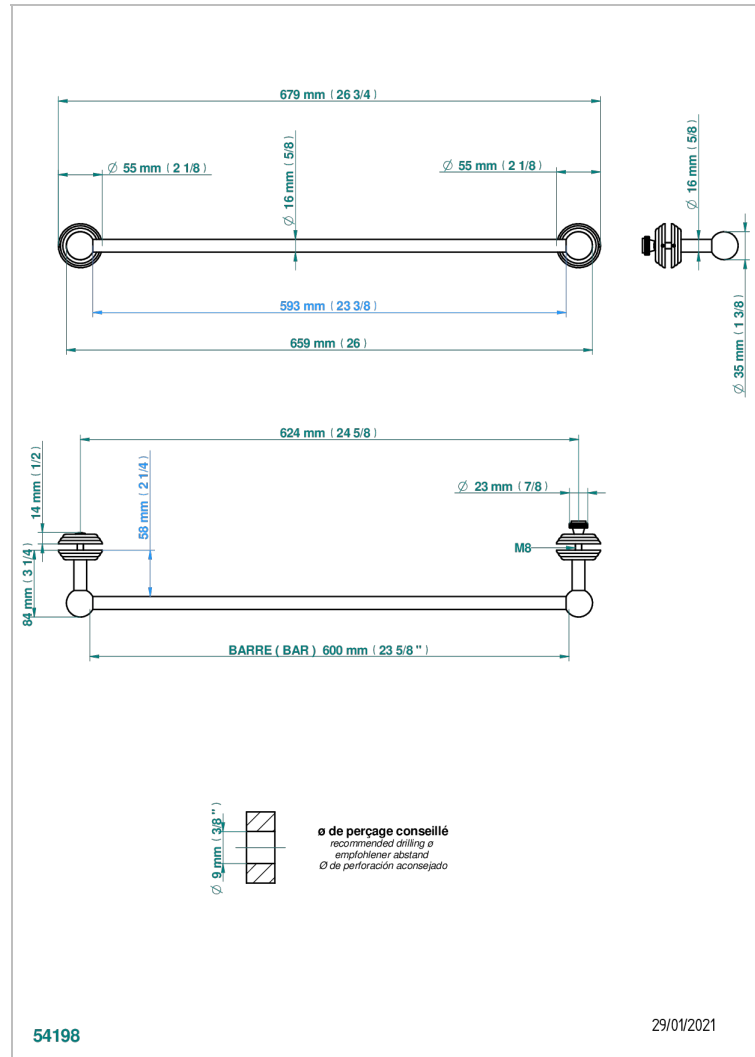

JAIPUR CRISTAL SATINADO

A9B-514V2

THG[®]
PARIS

Towel rail with one rail for glass door with knob on side and escutcheon the other side

CARACTERÍSTICAS

- Jaipur Cristal Satinado
- Towel rail with one rail for glass door with knob on side and escutcheon the other side