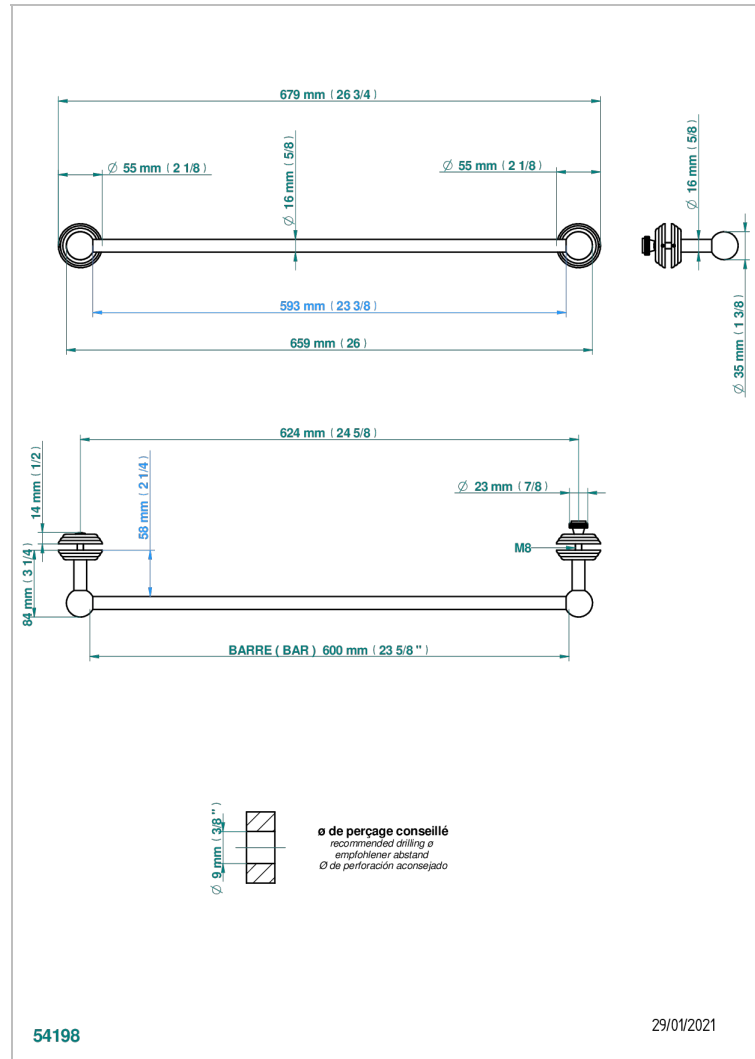

# JAIPUR SATINY CRYSTAL

A9B-514V2

Towel rail with one rail for glass door with knob on side and escutcheon the other side

## CHARACTERISTIC

- Jaipur Satiny crystal
- Towel rail with one rail for glass door with knob on side and escutcheon the other side