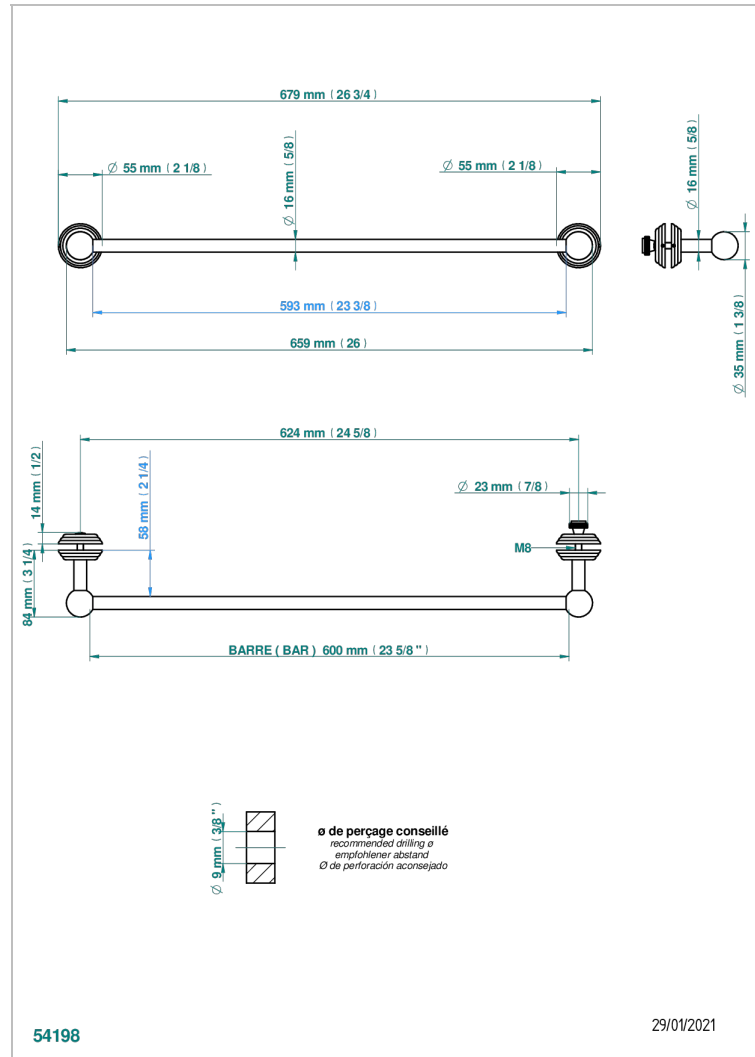

JAIPUR SATIN CRYSTAL

A9B-514V2

THG[®]
PARIS

Towel rail with one rail for glass door with knob on side and escutcheon the other side

CHARACTERISTIC

- Jaipur Satin crystal
- Towel rail with one rail for glass door with knob on side and escutcheon the other side