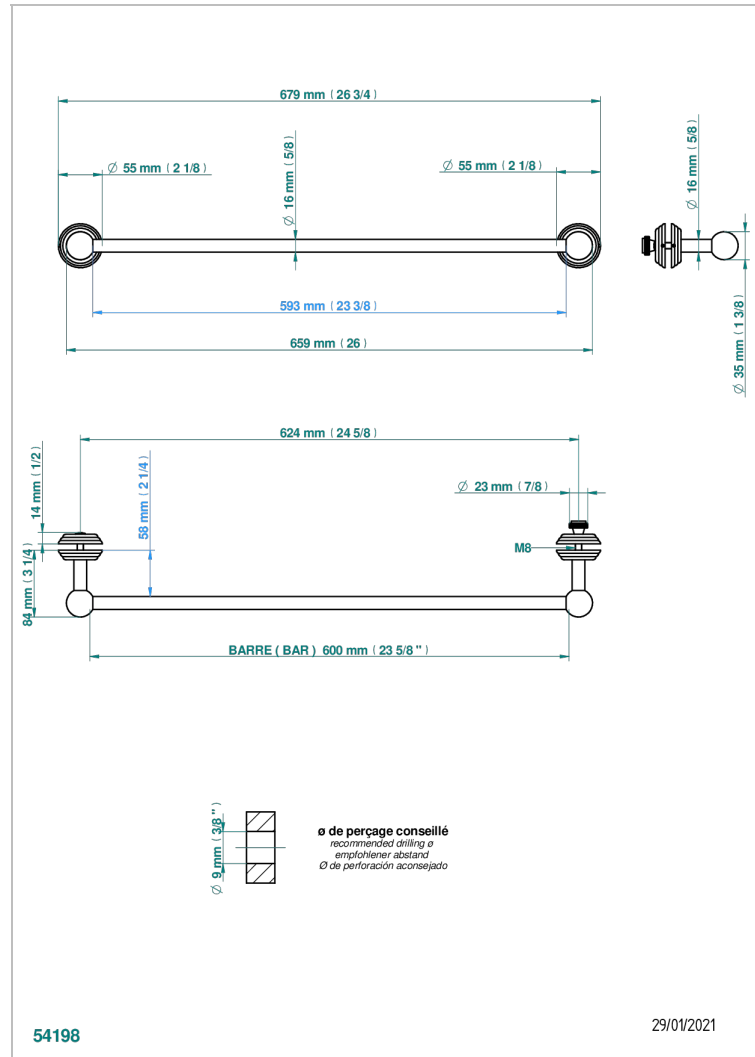

# JAIPUR, KRISTALL SATINIERT

A9B-514V2

THG<sup>®</sup>  
PARIS

Towel rail with one rail for glass door with knob on side and escutcheon the other side

## EIGENSCHAFTEN

- Jaipur, Kristall satiniert
- Towel rail with one rail for glass door with knob on side and escutcheon the other side