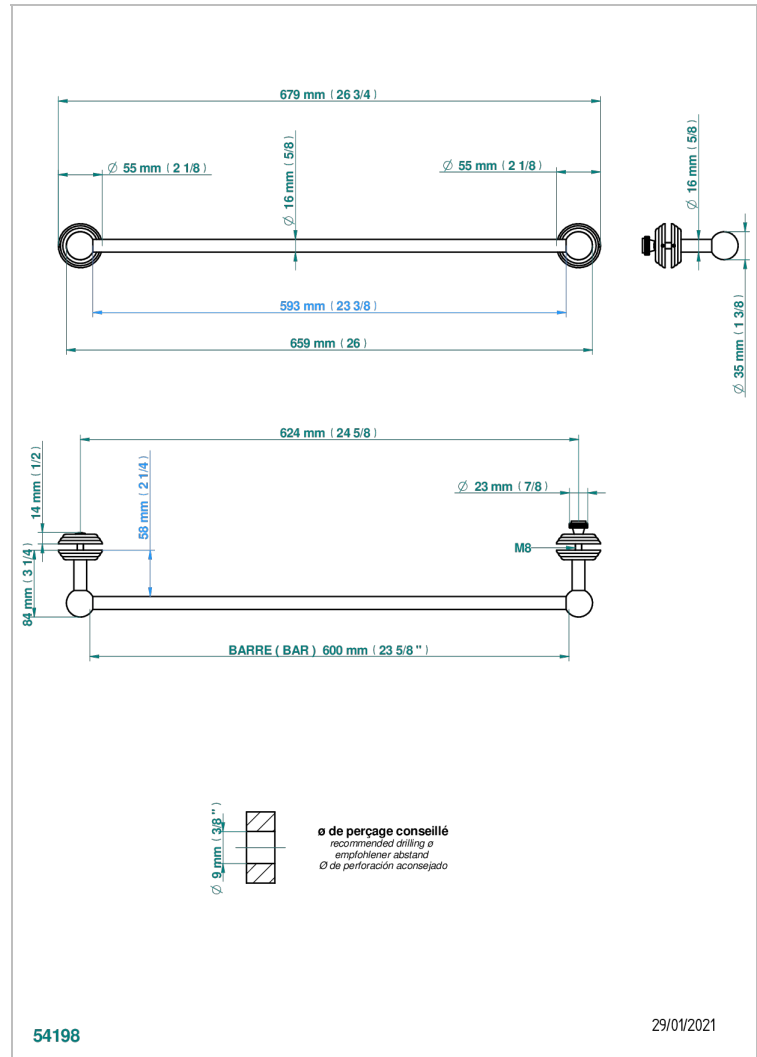

# JAIPUR CRISTAL SATINADO

A9B-514V2

THG<sup>®</sup>  
PARIS

Towel rail with one rail for glass door with knob on side and escutcheon the other side

## CARACTERÍSTICAS

- Jaipur Cristal Satinado
- Towel rail with one rail for glass door with knob on side and escutcheon the other side