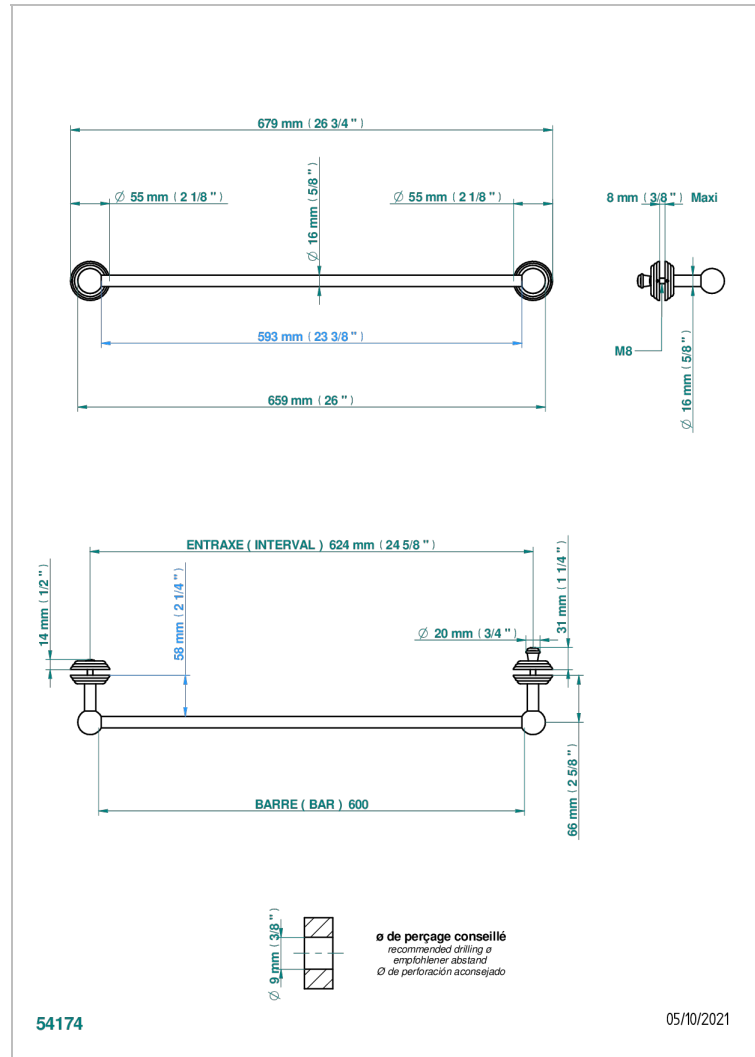

Towel rail with one rail for glass door with knob on side and escutcheon the other side

CHARACTERISTIC

- Sun Dragon
- Towel rail with one rail for glass door with knob on side and escutcheon the other side