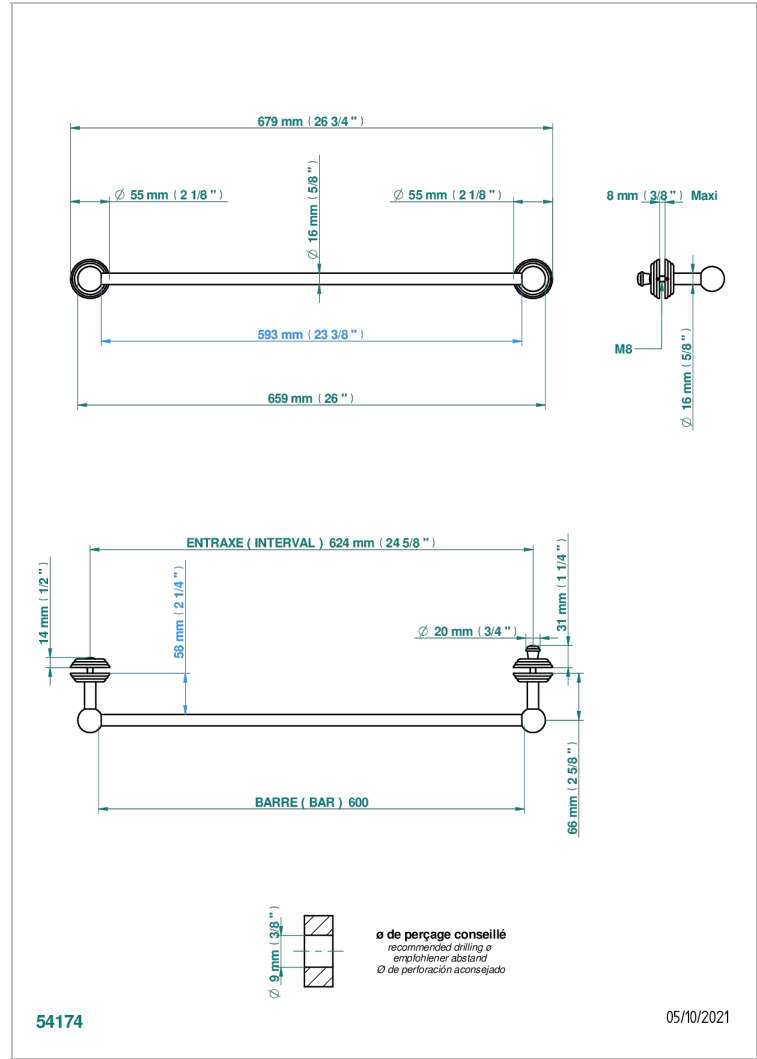

Towel rail with one rail for glass door with knob on side and escutcheon the other side

## CARACTERÍSTICAS

- Sun Dragon
- Towel rail with one rail for glass door with knob on side and escutcheon the other side