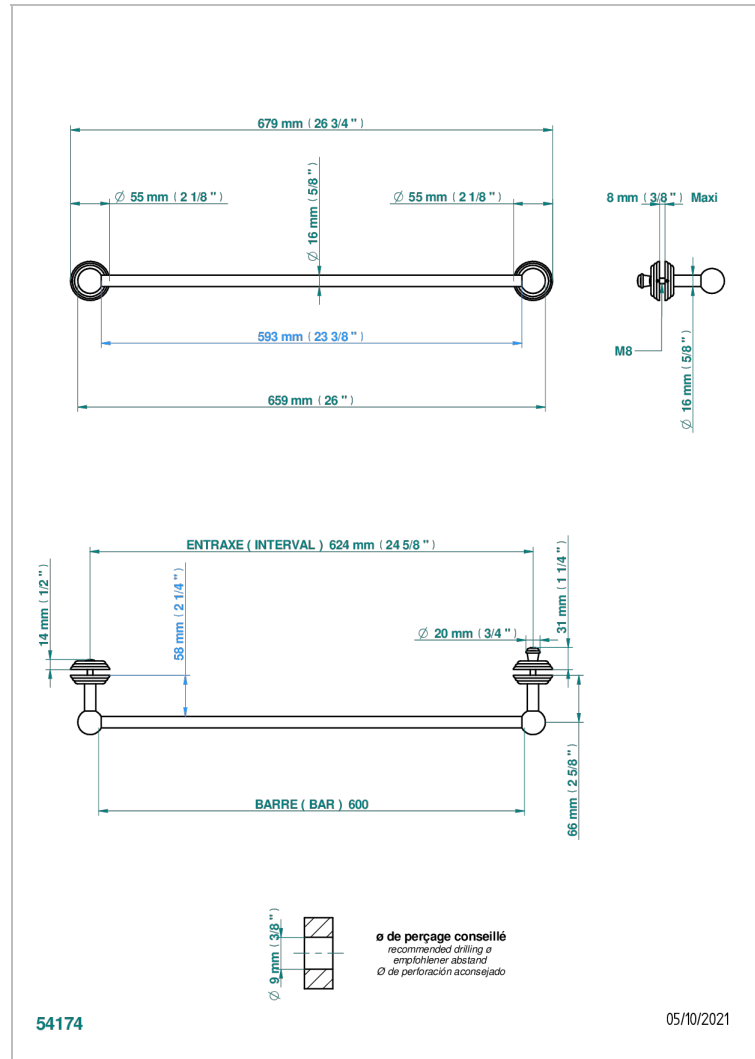

Towel rail with one rail for glass door with knob on side and escutcheon the other side

EIGENSCHAFTEN

- Sun Dragon
- Towel rail with one rail for glass door with knob on side and escutcheon the other side

VERFÜGBARE OBERFLÄCHEN

Altnickel - H28
Blassgold - F30
Blassgold matt unlackiert - F31
Bronze hell - D01
Chrom - A02
Chrom / gold - G02

Chrom matt - C02
Gold - F01
Gold matt - F07
Kupfer altrot matt lackiert - H07
Mattschwarz keramik - D30
Nickel matt - C01