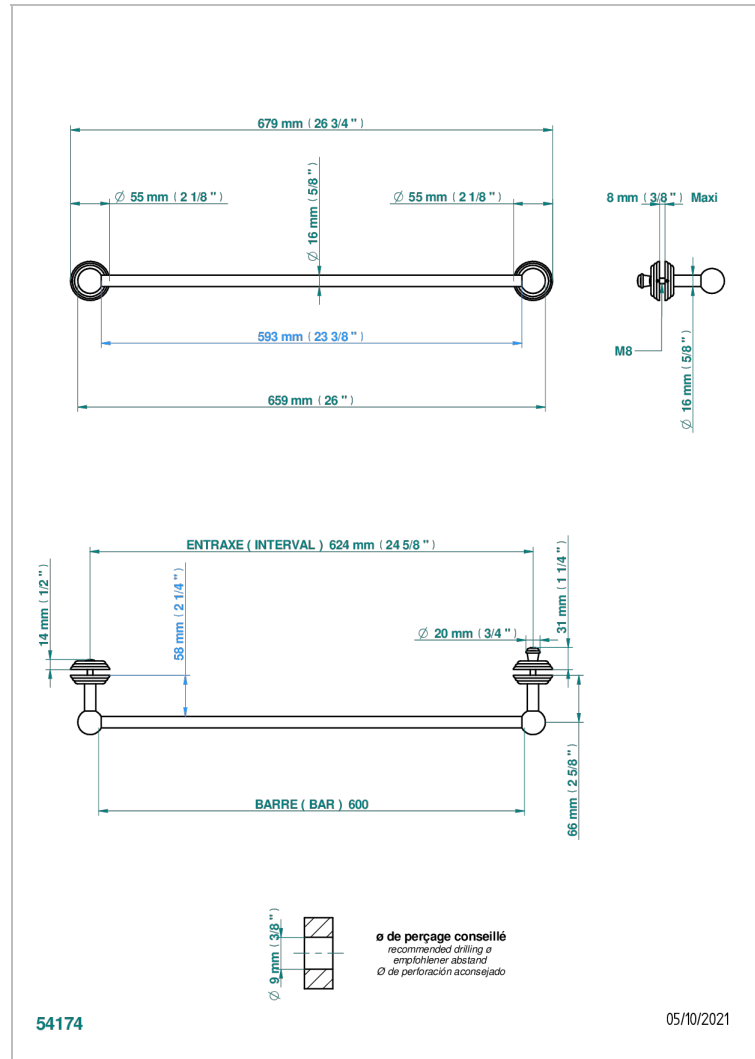

Towel rail with one rail for glass door with knob on side and escutcheon the other side

CARACTERÍSTICAS

- Sun Dragon
- Towel rail with one rail for glass door with knob on side and escutcheon the other side