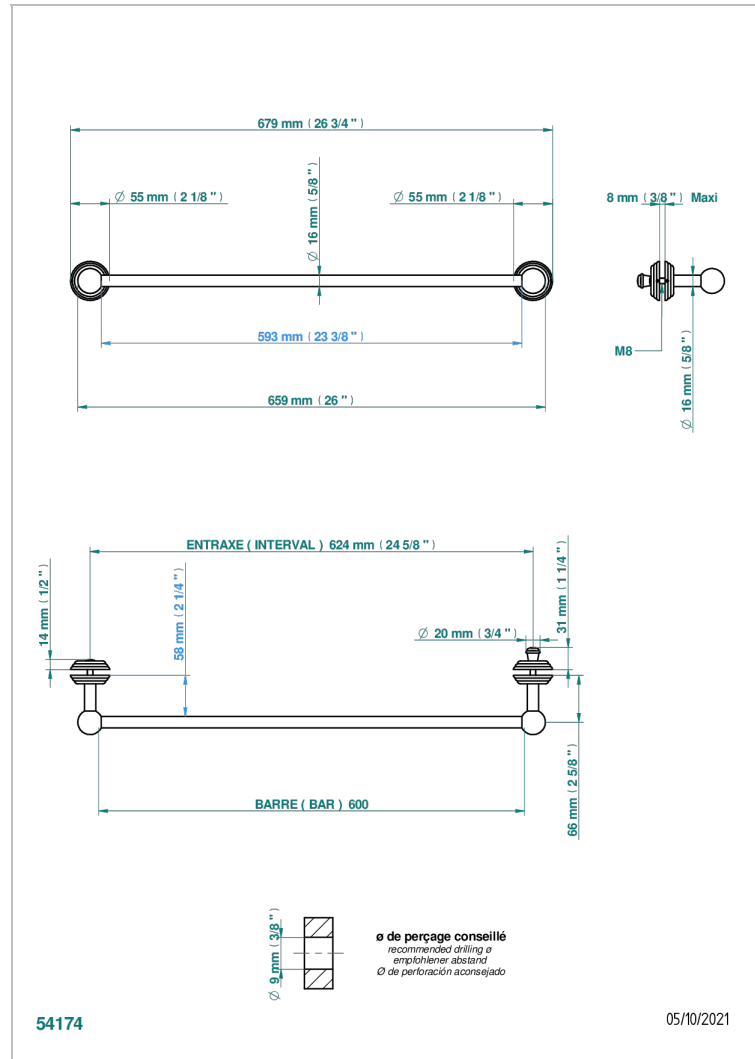

SUN DRAGON

U5D-514V2

Towel rail with one rail for glass door with knob on side and escutcheon the other side

CHARACTERISTIC

- Sun Dragon
- Towel rail with one rail for glass door with knob on side and escutcheon the other side