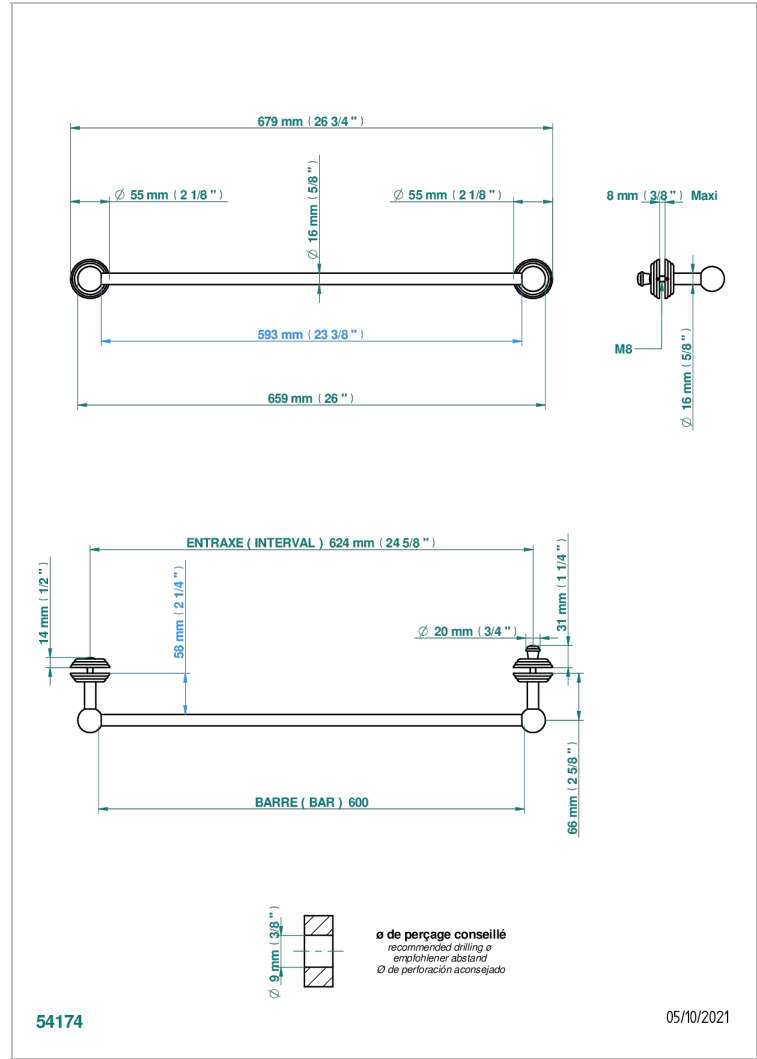

Towel rail with one rail for glass door with knob on side and escutcheon the other side

CARACTERÍSTICAS

- Flore
- Towel rail with one rail for glass door with knob on side and escutcheon the other side

ACABADOS DISPONIBLES