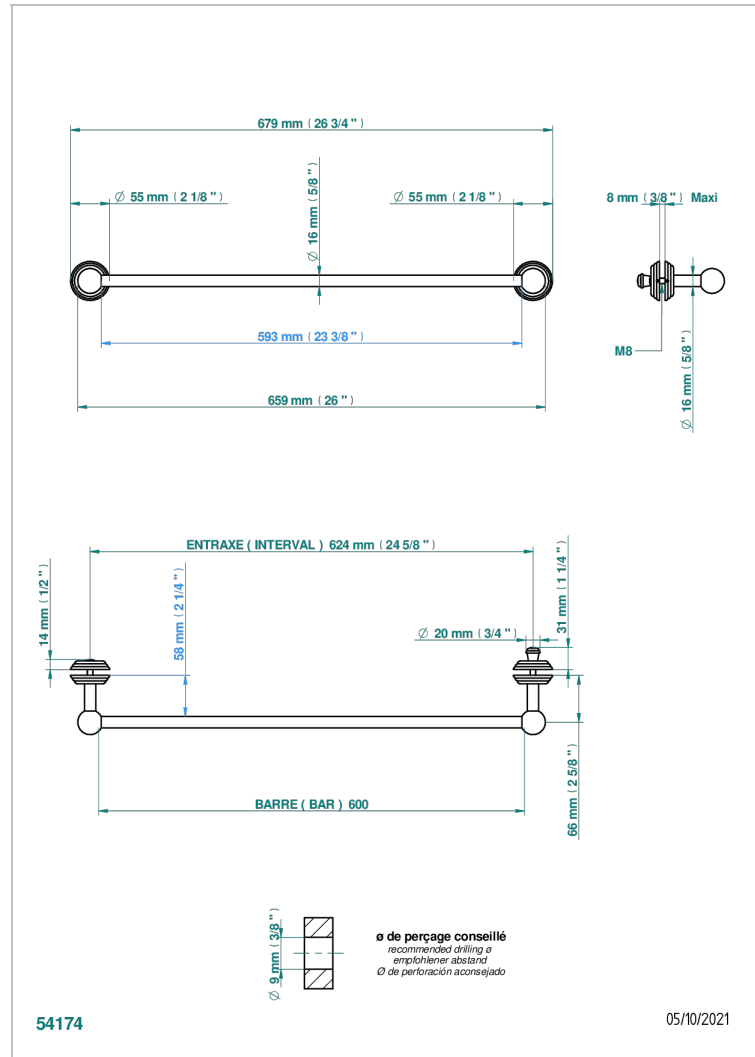

Towel rail with one rail for glass door with knob on side and escutcheon the other side

CHARACTERISTIC

- Flore
- Towel rail with one rail for glass door with knob on side and escutcheon the other side

AVAILABLE FINITIONS