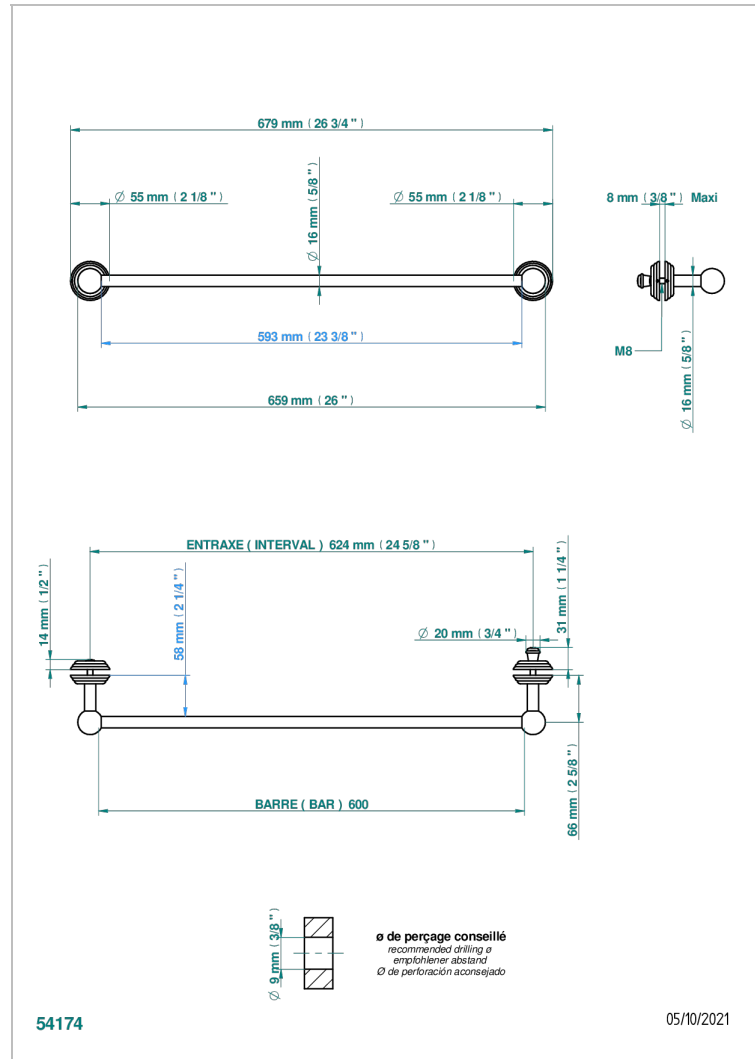

Towel rail with one rail for glass door with knob on side and escutcheon the other side

### CARACTERÍSTICAS

- Flore
- Towel rail with one rail for glass door with knob on side and escutcheon the other side