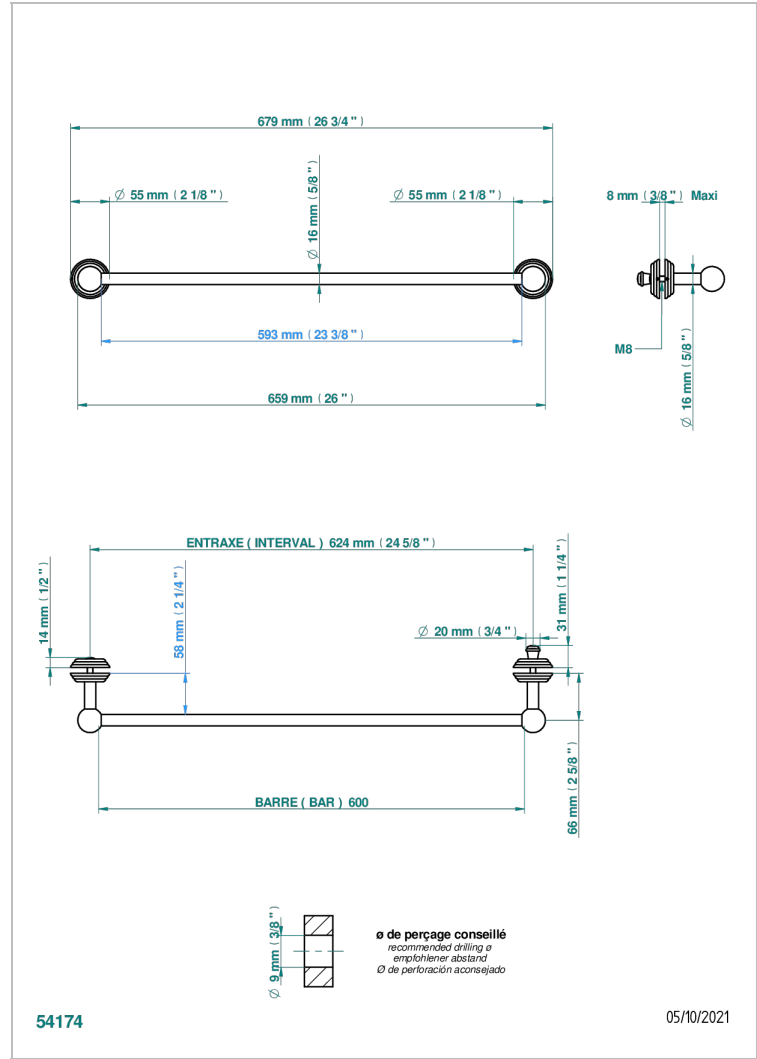

Towel rail with one rail for glass door with knob on side and escutcheon the other side

CHARACTERISTIC

- Flore
- Towel rail with one rail for glass door with knob on side and escutcheon the other side

AVAILABLE FINITIONS

Antique nickel - H28
Black ceram - D30
Blush PVD - H62
Brass color PVD - H49
Brown bronze color PVD - F33
Gold color PVD - H52

Graphite PVD - H64
Lacquered light bronze - D01
Matt Umber PVD - H67
Matt blush PVD - H60
Matt brass color PVD - H50
Matt brown bronze color PVD - F34

Matt chrome - C02
Matt gold - F07
Matt gold color PVD - H53
Matt graphite PVD - H65
Matt nickel (color finish) - C01
Matt nickel color PVD - H56

Nickel color PVD - H55
Polished chrome (color finish) - A02
Polished chrome / Polished gold (color finish) - G02
Polished gold (color finish) - F01
Polished nickel - B01
Soft gold - F30

Soft matt gold - F31
Umber PVD - H66
Varnished matt antique red copper (color finish) - H07