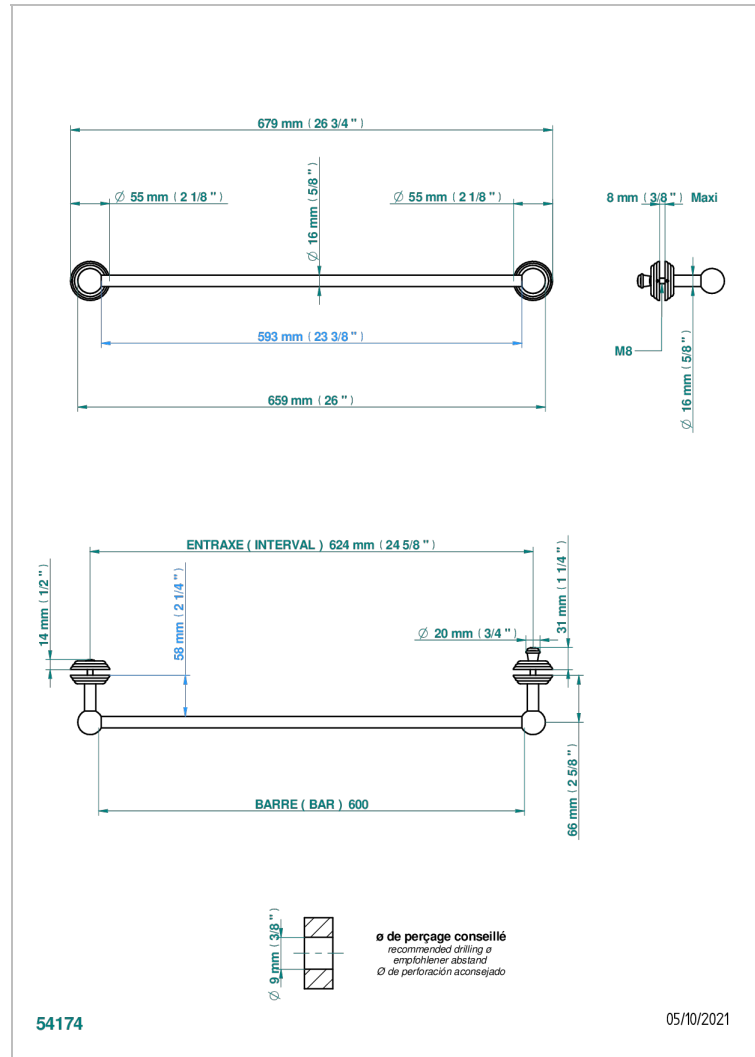

Towel rail with one rail for glass door with knob on side and escutcheon the other side

EIGENSCHAFTEN

- Flore
- Towel rail with one rail for glass door with knob on side and escutcheon the other side

VERFÜGBARE OBERFLÄCHEN