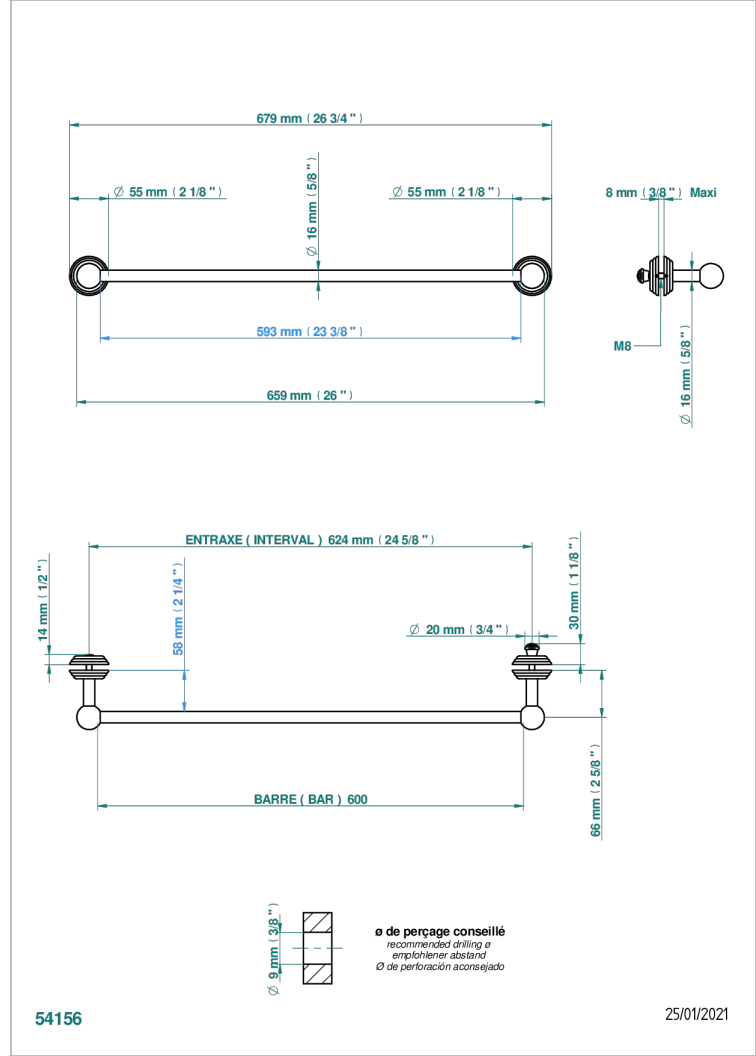

TROCADERO LAPIS LAZULI

U7B-514V2

THG[®]
PARIS

Towel rail with one rail for glass door with knob on side and escutcheon the other side

CHARACTERISTIC

- Trocadero Lapis Lazuli
- Towel rail with one rail for glass door with knob on side and escutcheon the other side

Umber PVD - H66