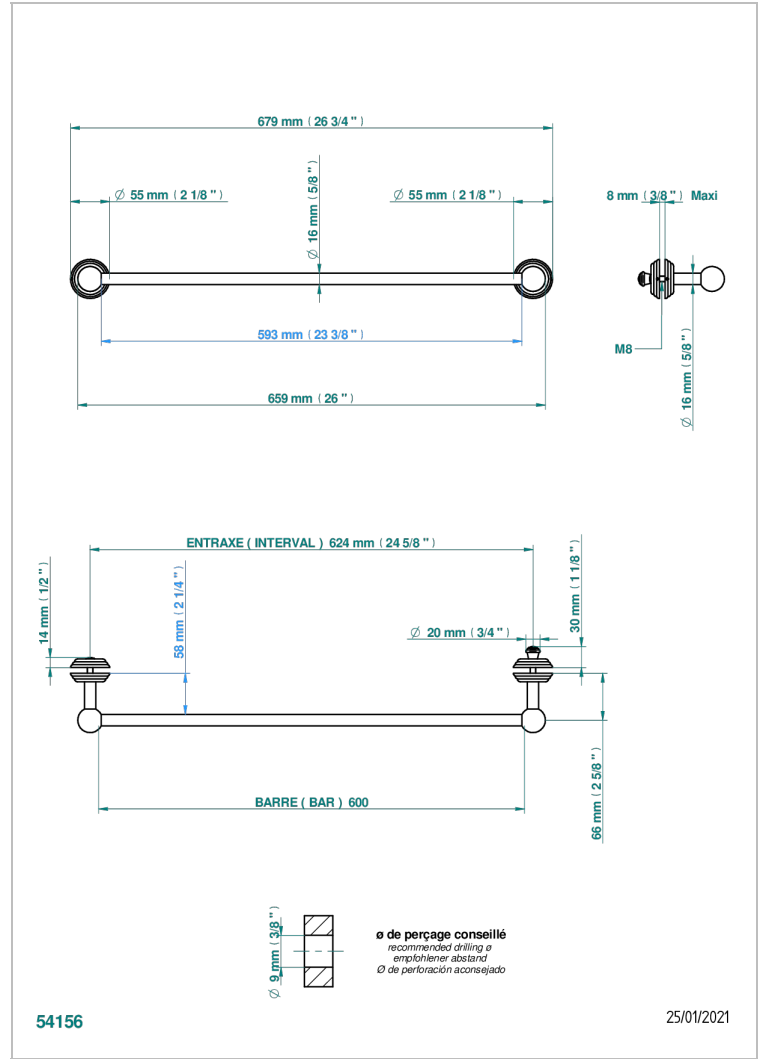

# TROCADERO LAPIS LAZULI

U7B-514V2

THG<sup>®</sup>  
PARIS

Towel rail with one rail for glass door with knob on side and escutcheon the other side

## CARACTERÍSTICAS

- Trocadero Lapis Lazuli
- Towel rail with one rail for glass door with knob on side and escutcheon the other side