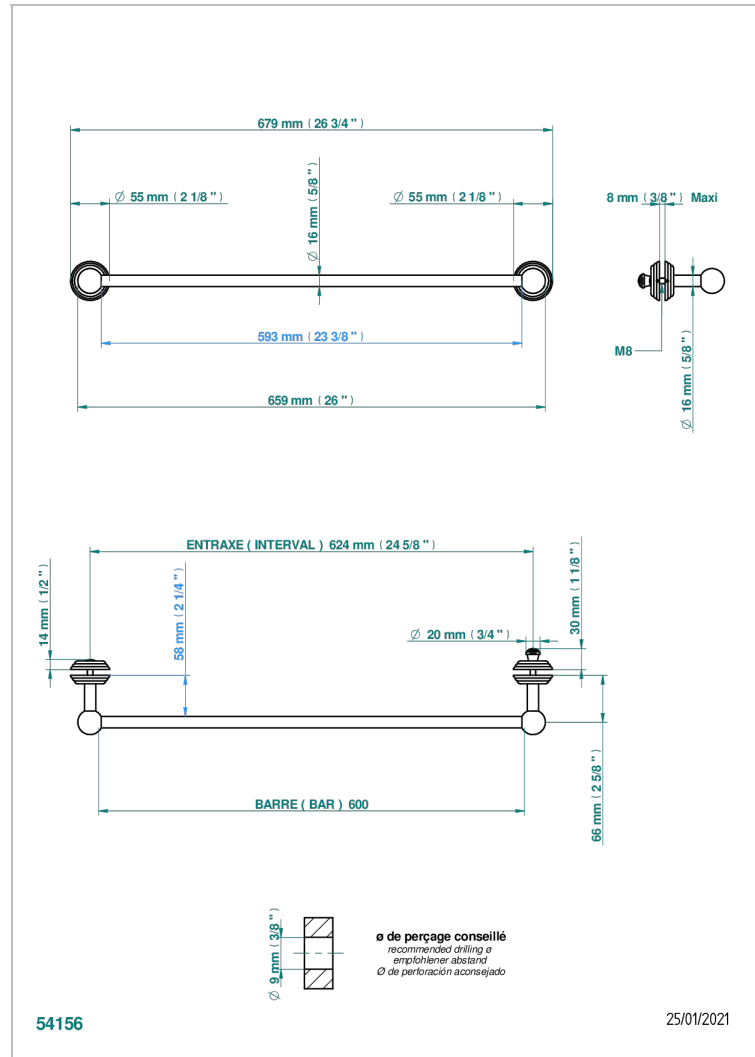

TROCADERO LAPIS LAZULI

U7B-514V2

THG[®]
PARIS

Towel rail with one rail for glass door with knob on side and escutcheon the other side

CHARACTERISTIC

- Trocadéro Lapis Lazuli
- Towel rail with one rail for glass door with knob on side and escutcheon the other side