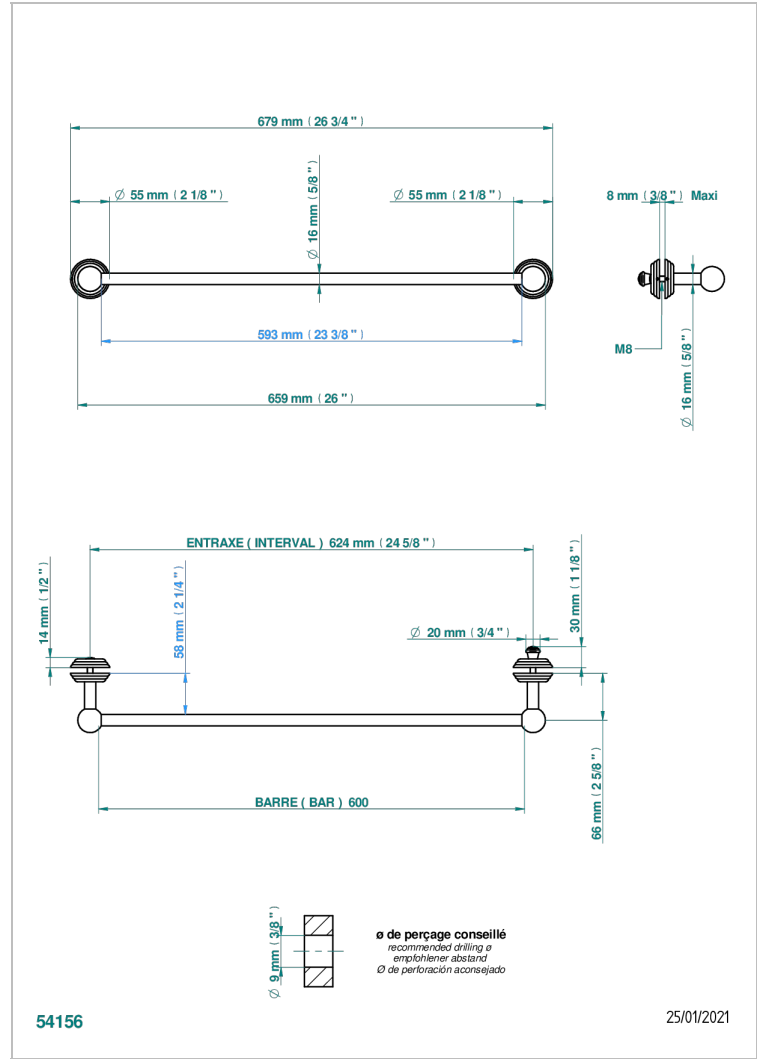

TROCADERO, LAPIS LAZULI

U7B-514V2

THG[®]
PARIS

Towel rail with one rail for glass door with knob on side and escutcheon the other side

EIGENSCHAFTEN

- Trocadéro, Lapis Lazuli
- Towel rail with one rail for glass door with knob on side and escutcheon the other side

VERFÜGBARE OBERFLÄCHEN

Altnickel - H28
Blassgold - F30
Blassgold matt unlackiert - F31
Chrom - A02
Chrom / gold - G02
Chrom matt - C02

Gold - F01
Gold matt - F07
Mattschwarz keramik - D30
Nickel matt - C01
Pvd blush - H62
Pvd blush matt - H60