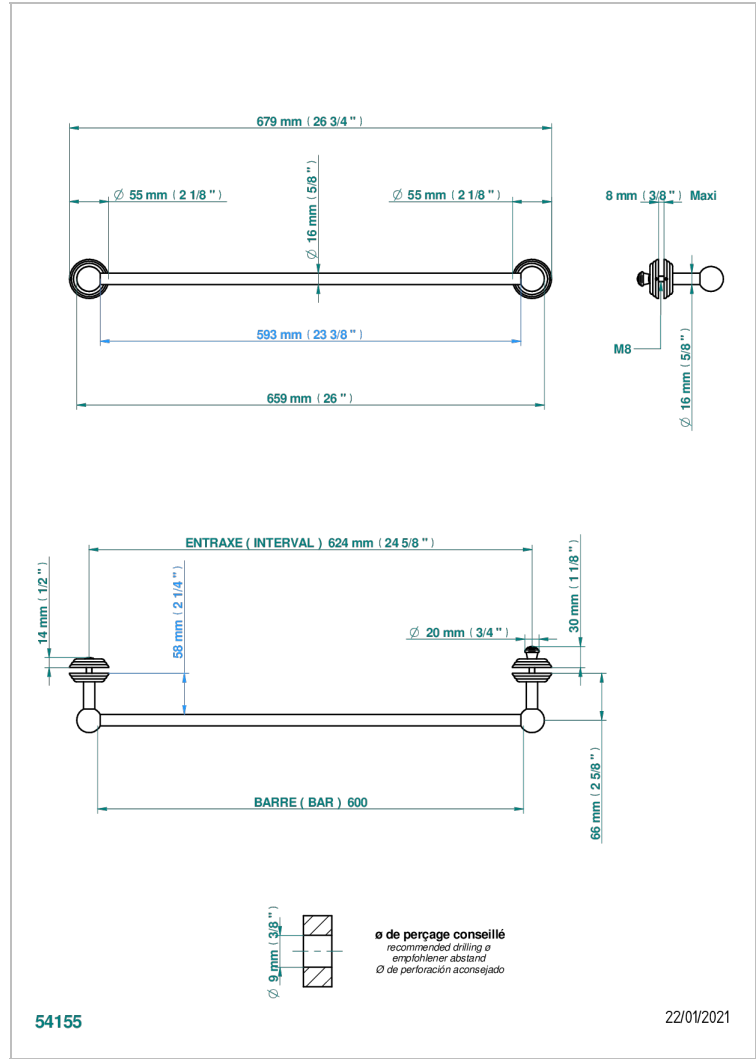

Towel rail with one rail for glass door with knob on side and escutcheon the other side

CARACTERÍSTICAS

- Trocadero Malaquita
- Towel rail with one rail for glass door with knob on side and escutcheon the other side

Pvd umber mate - H67

Ø 9 mm (3/8")

Ø de perçage conseillé
recommended drilling ø
empfohlener Abstand
Ø de perforación aconsejado