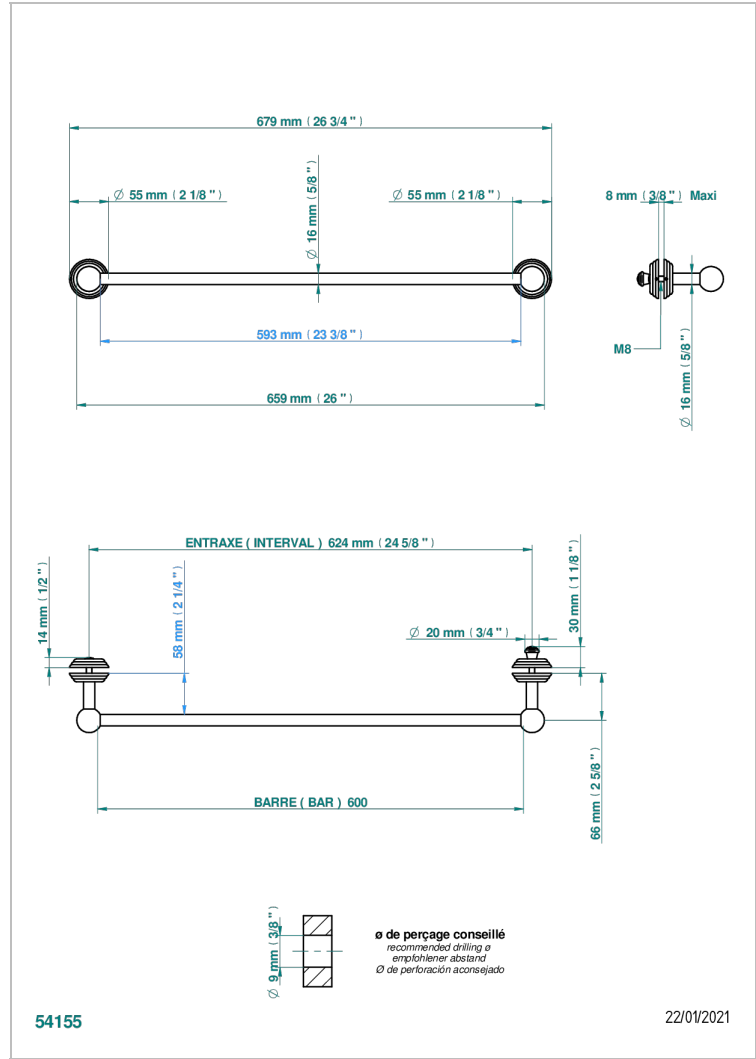

TROCADERO MALACHITE

U7A-514V2

THG[®]
PARIS

Towel rail with one rail for glass door with knob on side and escutcheon the other side

CHARACTERISTIC

- Trocadéro Malachite
- Towel rail with one rail for glass door with knob on side and escutcheon the other side

Umber PVD - H66