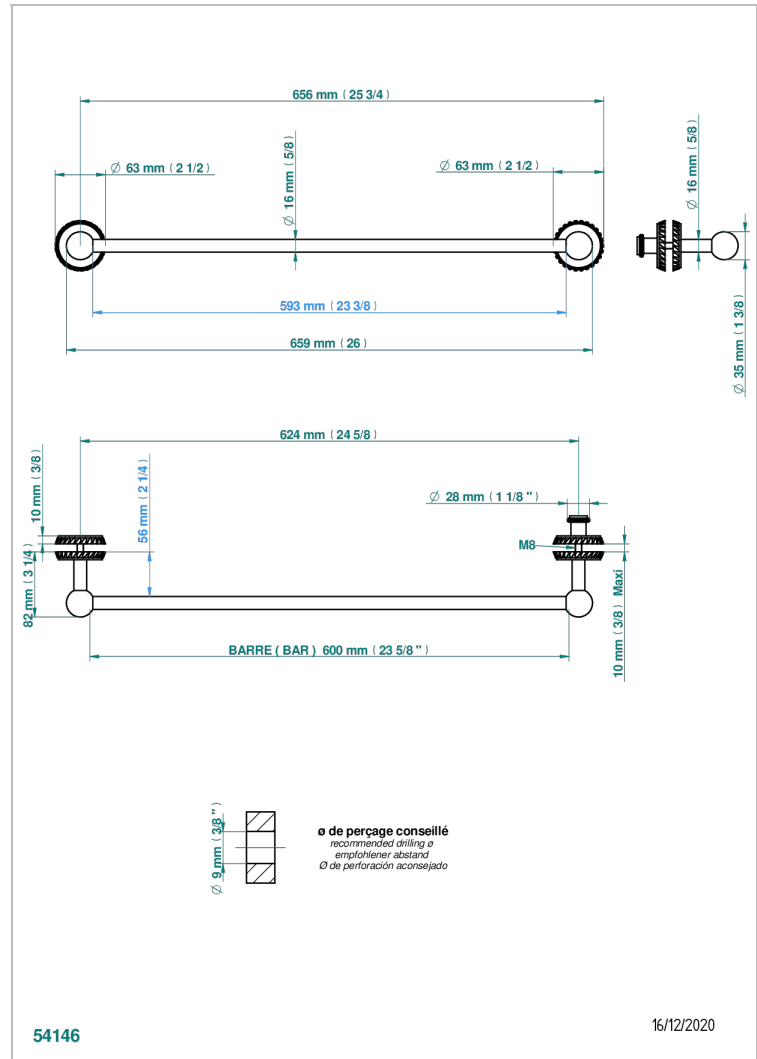

DIPLOMATE ANILLO TRENZADO

U4C-514V2

THG[®]
PARIS

Towel rail with one rail for glass door with knob on side and escutcheon the other side

CARACTERÍSTICAS

- Diplomate anillo trenzado
- Towel rail with one rail for glass door with knob on side and escutcheon the other side