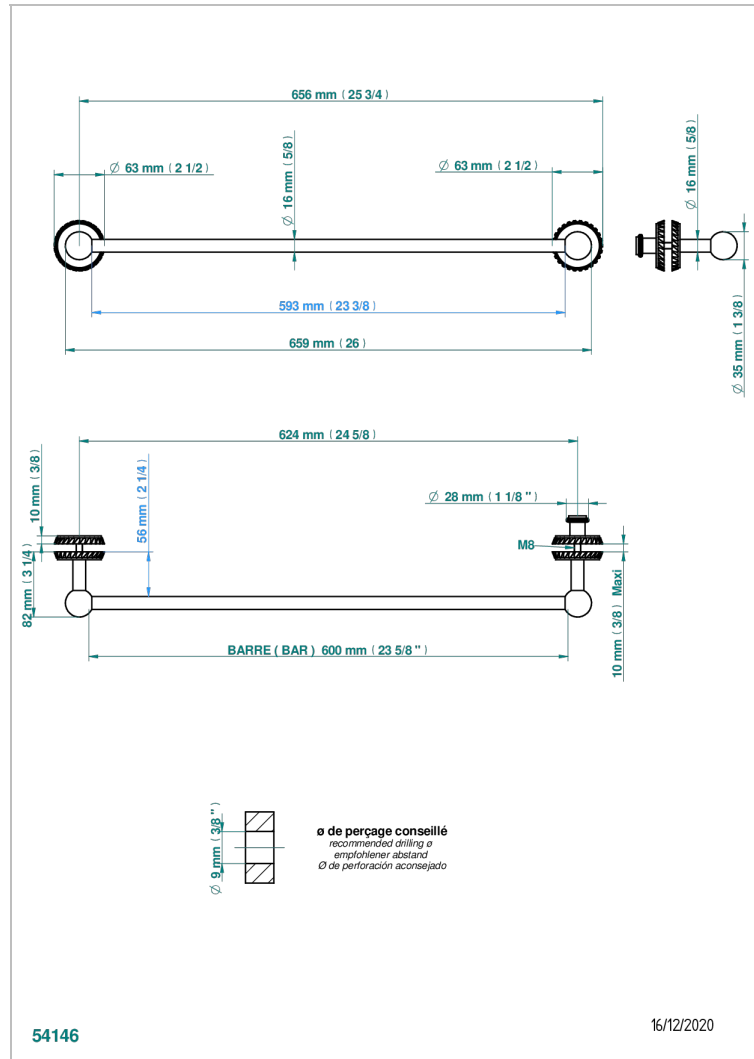

# DIPLOMATE ROPED RINGS

U4C-514V2

Towel rail with one rail for glass door with knob on side and escutcheon the other side

## CHARACTERISTIC

- Diplomate Roped rings
- Towel rail with one rail for glass door with knob on side and escutcheon the other side