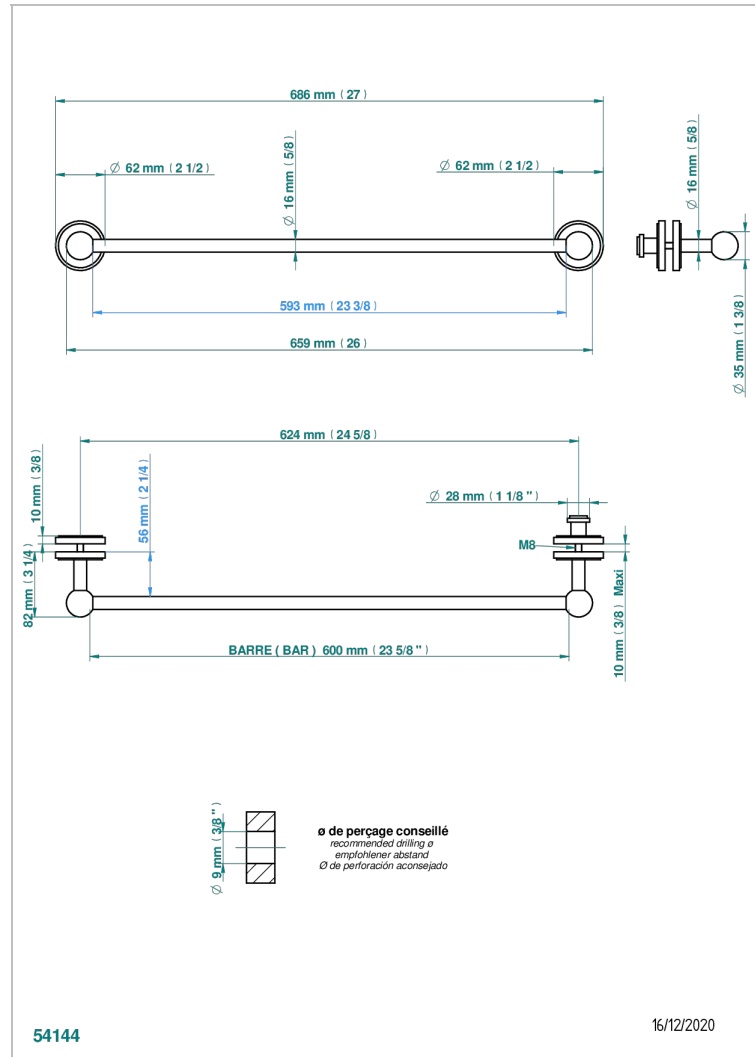

DIPLOMATE ANILLO LISO

U4A-514V2

THG[®]
PARIS

Towel rail with one rail for glass door with knob on side and escutcheon the other side

CARACTERÍSTICAS

- Diplomate anillo liso
- Towel rail with one rail for glass door with knob on side and escutcheon the other side