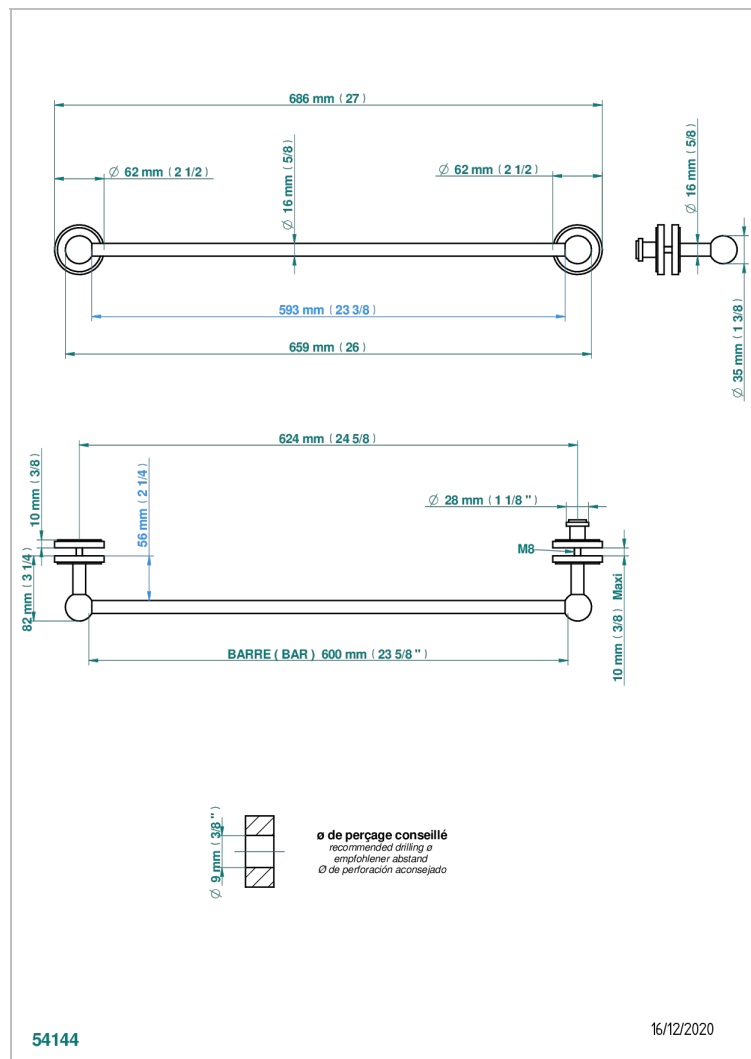

DIPLOMATE SMOOTH RINGS

U4A-514V2

Towel rail with one rail for glass door with knob on side and escutcheon the other side

CHARACTERISTIC

- Diplomat Smooth rings
- Towel rail with one rail for glass door with knob on side and escutcheon the other side