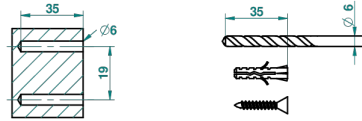

54083

27/11/2018

CHARACTERISTIC

- Rose
- Single robe hook

AVAILABLE FINITIONS

Antique nickel - H28
Black ceram - D30
Blush PVD - H62
Brass color PVD - H49
Brown bronze color PVD - F33
Gold color PVD - H52

Graphite PVD - H64
Matt Umber PVD - H67
Matt blush PVD - H60
Matt brass color PVD - H50
Matt brown bronze color PVD - F34
Matt chrome - C02

Matt gold - F07
Matt gold color PVD - H53
Matt graphite PVD - H65
Matt nickel (color finish) - C01
Matt nickel color PVD - H56
Nickel color PVD - H55

Polished chrome (color finish) - A02
Polished chrome / Polished gold (color finish) - G02
Polished gold (color finish) - F01
Polished nickel - B01
Soft matt gold - F31
Umber PVD - H66