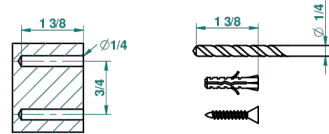

54083

27/11/2018

CHARACTERISTIC

- Rose
- Single robe hook

AVAILABLE FINITIONS

Antique nickel - H28
Black ceram - D30
Blush PVD - H62
Brass color PVD - H49
Brown bronze color PVD - F33
Gold color PVD - H52

Graphite PVD - H64
Matt Umber PVD - H67
Matt blush PVD - H60
Matt brass color PVD - H50
Matt brown bronze color PVD - F34
Matt chrome - C02

Matt gold - F07
Matt gold color PVD - H53
Matt graphite PVD - H65
Matt nickel (color finish) - C01
Matt nickel color PVD - H56
Nickel color PVD - H55

Polished chrome (color finish) - A02
Polished chrome / Polished gold (color finish) - G02
Polished gold (color finish) - F01
Polished nickel - B01
Soft matt gold - F31
Umber PVD - H66