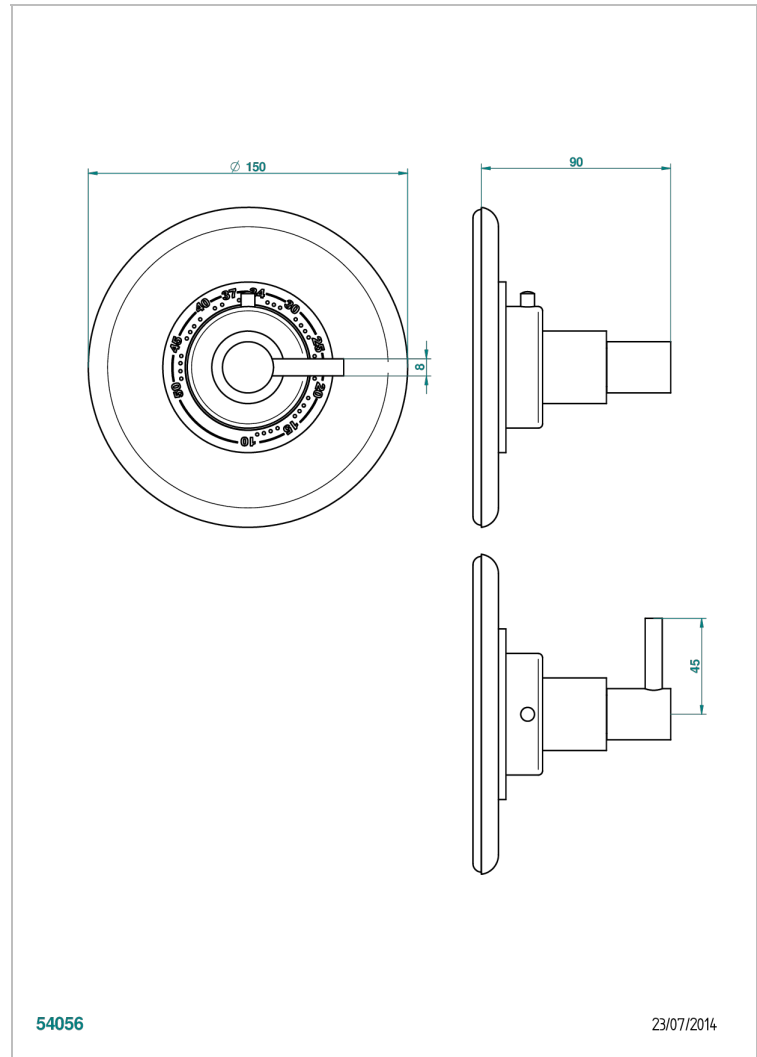

NANO WITH LEVER HANDLES

G5B-15EN16EM

Trim plate and handle for eurotherm valve 8200/us & 8300/us

CHARACTERISTIC

- Nano with lever handles
- Trim plate and handle for eurotherm valve 8200/us & 8300/us

AVAILABLE FINITIONS

Black ceram - D30
Chrome polished - A02
Chrome polished / gold polished - G02
Gold mat - F07
Gold polished - F01
Matt chrome (American satin) - C02

Matt nickel (American satin) - C01
Nickel antique / Sovereign - H28
Nickel polished - B01
Soft gold - F30
Soft matt gold - F31