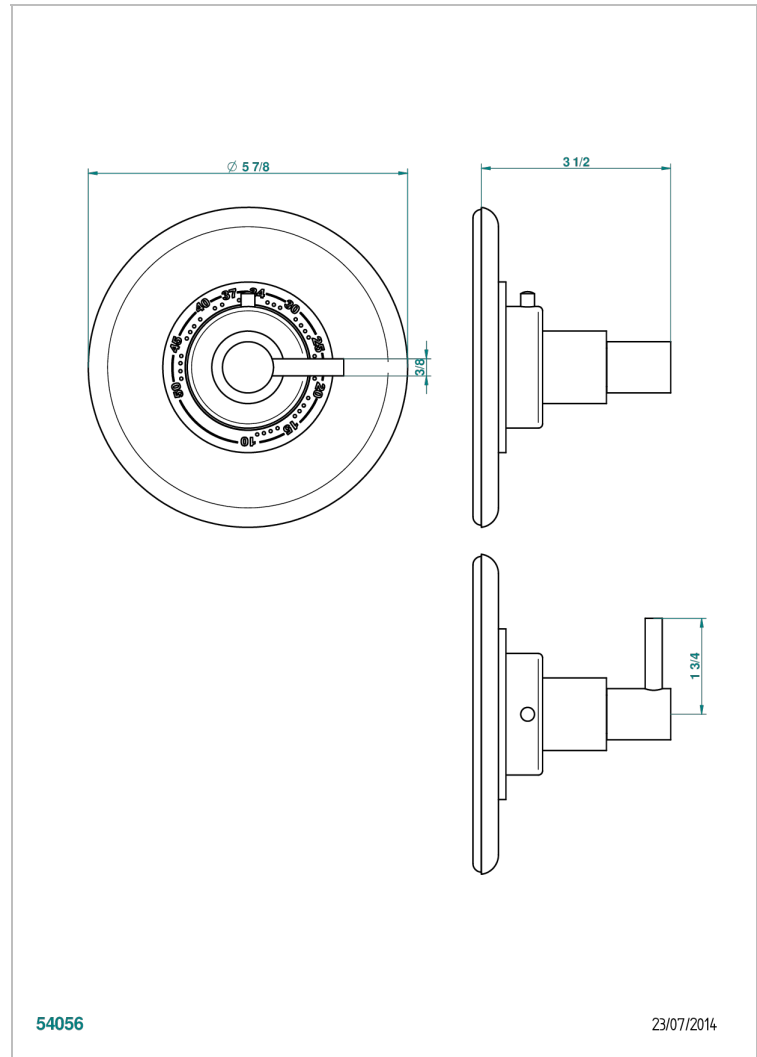

NANO WITH LEVER HANDLES

G5B-15EN16EM

Trim plate and handle for eurotherm valve 8200/us & 8300/us

54056

23/07/2014

CHARACTERISTIC

- Nano with lever handles
- Trim plate and handle for eurotherm valve 8200/us & 8300/us

AVAILABLE FINITIONS

Black ceram - D30
Chrome polished - A02
Chrome polished / gold polished - G02
Gold mat - F07
Gold polished - F01
Matt chrome (American satin) - C02

Matt nickel (American satin) - C01
Nickel antique / Sovereign - H28
Nickel polished - B01
Soft gold - F30
Soft matt gold - F31