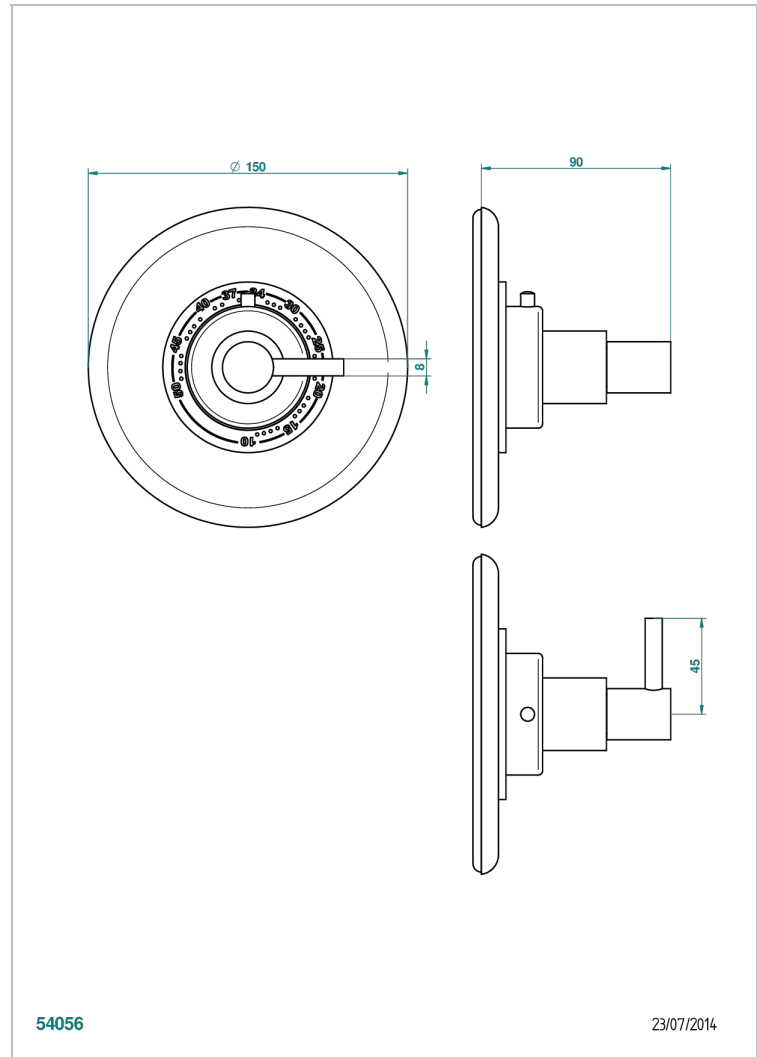

NANO WITH LEVER

G5B-15EN16EM

Trim for Eurotherm thermostat n° 8105N, 8200N, 8300

CHARACTERISTIC

- Nano with lever
- Trim for Eurotherm thermostat n° 8105N, 8200N, 8300

RELATED SKU'S

- Ref. G00-8105N 1/2" Eurotherm thermostat, 40 l/min with wax cartridge
- Ref. G00-8200N 3/4" Eurotherm thermostat, 80 l/min

AVAILABLE FINITIONS

Antique nickel - H28
Black ceram - D30
Matt chrome - C02
Matt gold - F07
Matt nickel (color finish) - C01
Polished chrome (color finish) - A02

Polished chrome / Polished gold (color finish) - G02
Polished gold (color finish) - F01
Polished nickel - B01
Soft gold - F30
Soft matt gold - F31