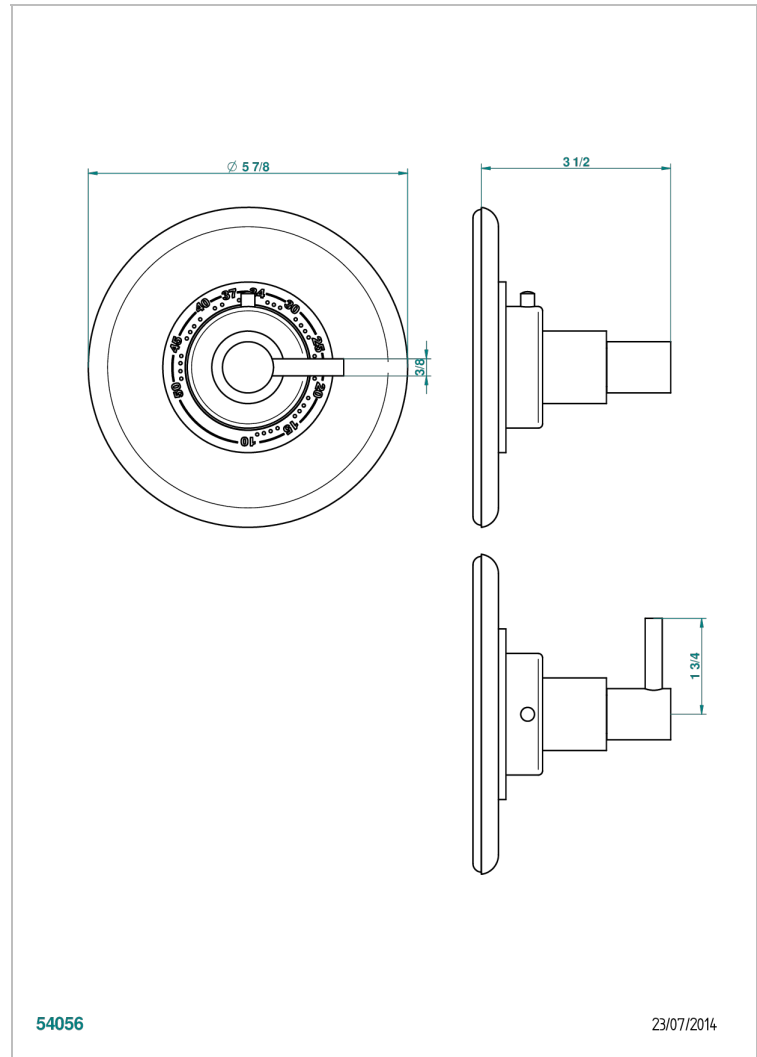

NANO WITH LEVER

G5B-15EN16EM

Trim for Eurotherm thermostat n° 8105N, 8200N, 8300

CHARACTERISTIC

- Nano with lever
- Trim for Eurotherm thermostat n° 8105N, 8200N, 8300

RELATED SKU'S

- Ref. G00-8105N 1/2" Eurotherm thermostat, 40 l/min with wax cartridge
- Ref. G00-8200N 3/4" Eurotherm thermostat, 80 l/min

AVAILABLE FINITIONS

Antique nickel - H28
Black ceram - D30
Matt chrome - C02
Matt gold - F07
Matt nickel (color finish) - C01
Polished chrome (color finish) - A02

Polished chrome / Polished gold (color finish) - G02
Polished gold (color finish) - F01
Polished nickel - B01
Soft gold - F30
Soft matt gold - F31