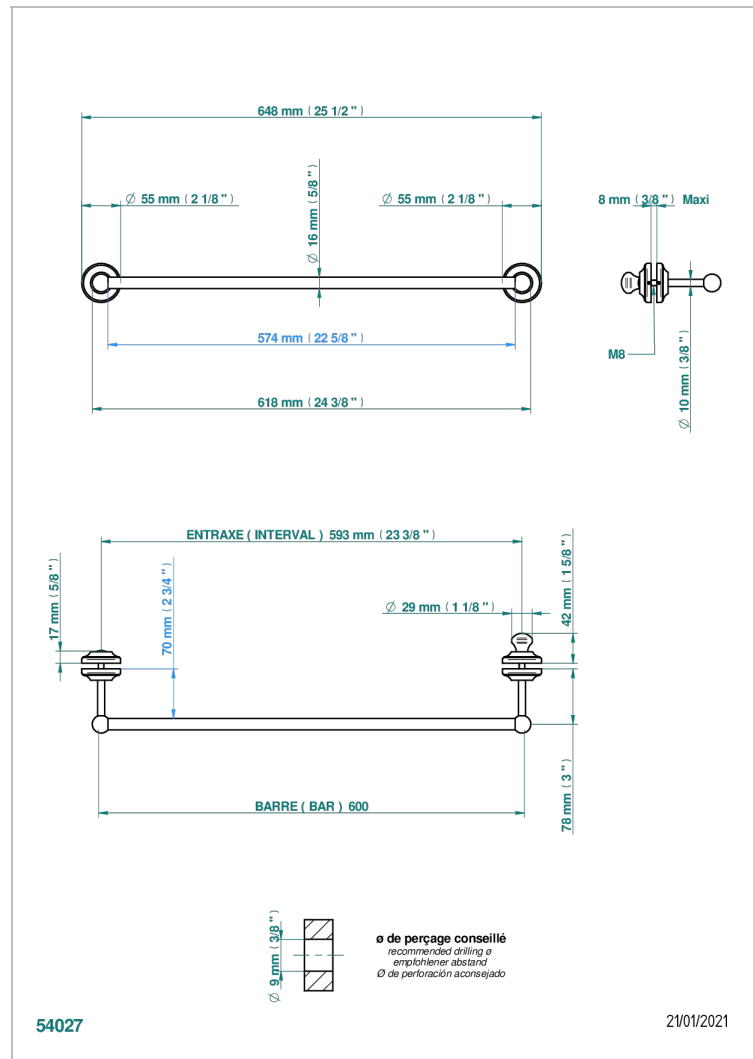

Towel rail with one rail for glass door with knob on side and escutcheon the other side

CHARACTERISTIC

- Charleston
- Towel rail with one rail for glass door with knob on side and escutcheon the other side