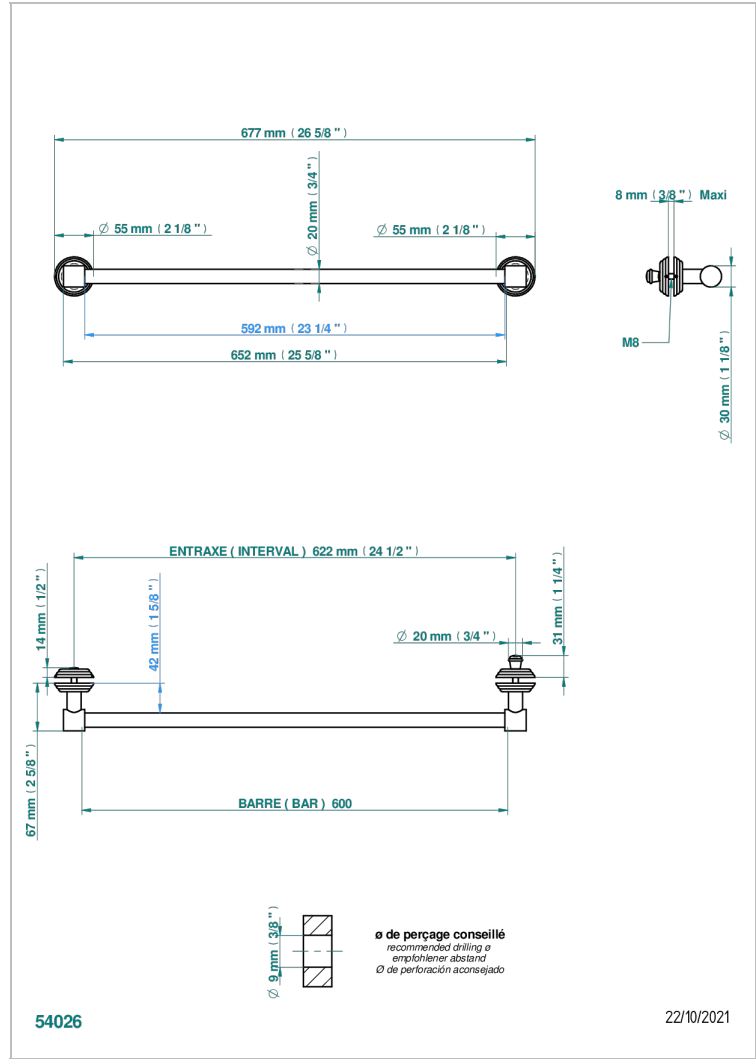

Towel rail with one rail for glass door with knob on side and escutcheon the other side

CARACTERÍSTICAS

- Rose
- Towel rail with one rail for glass door with knob on side and escutcheon the other side

ACABADOS DISPONIBLES