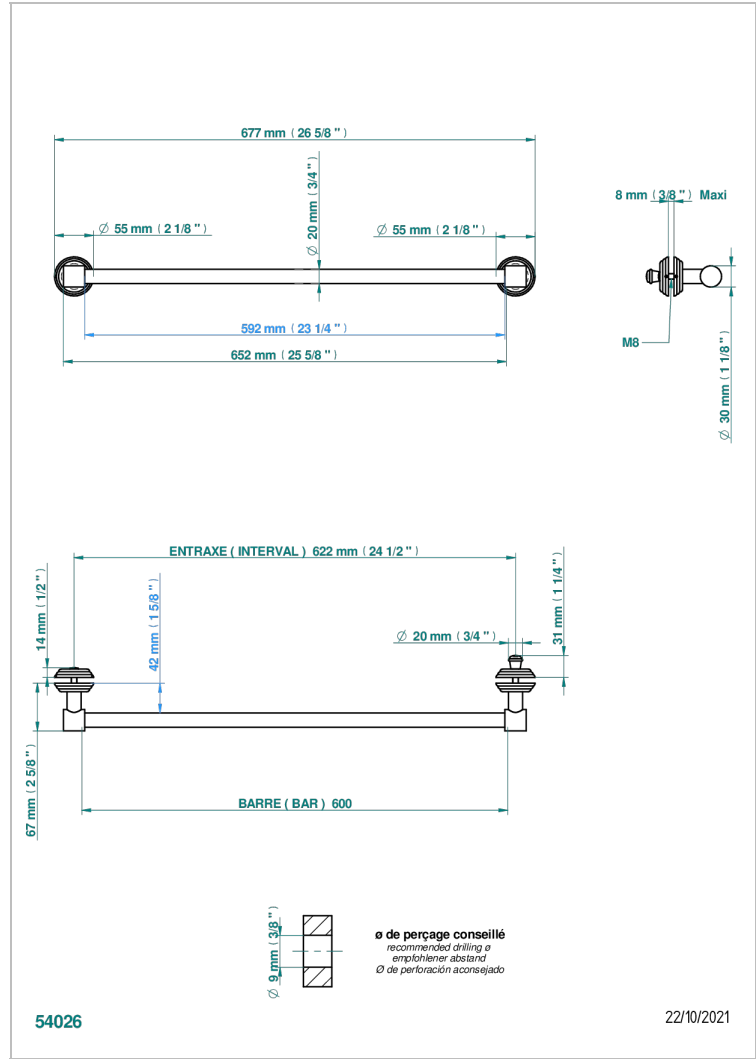

Towel rail with one rail for glass door with knob on side and escutcheon the other side

CHARACTERISTIC

- Rose
- Towel rail with one rail for glass door with knob on side and escutcheon the other side

AVAILABLE FINITIONS