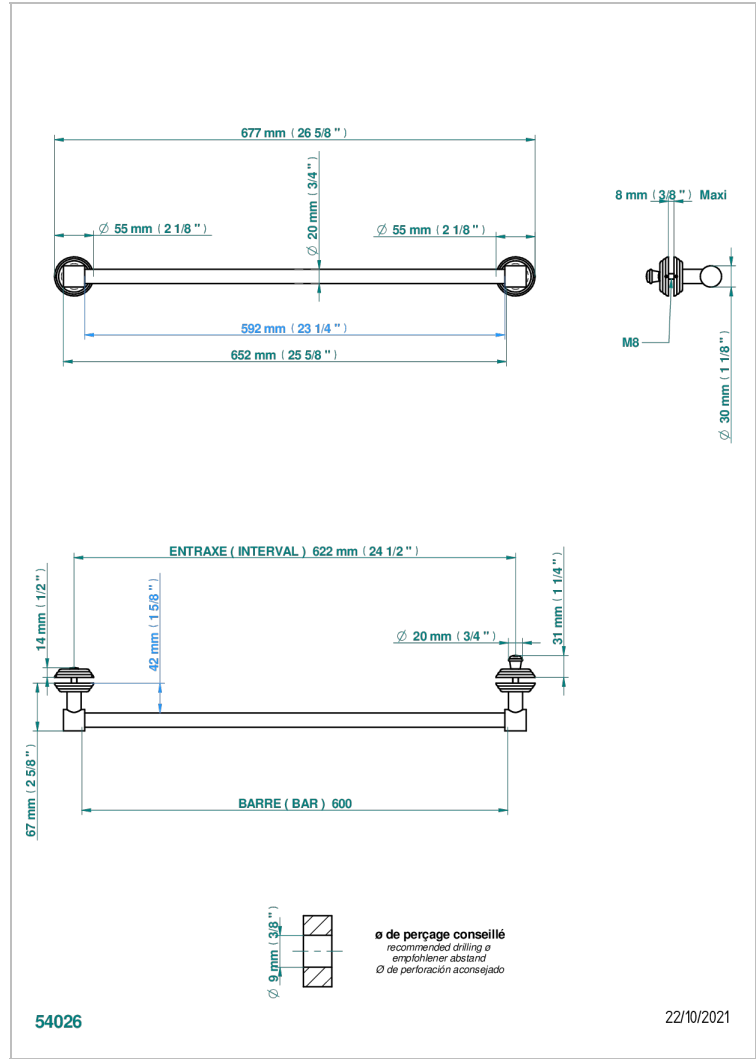

Towel rail with one rail for glass door with knob on side and escutcheon the other side

EIGENSCHAFTEN

- Rose
- Towel rail with one rail for glass door with knob on side and escutcheon the other side

VERFÜGBARE OBERFLÄCHEN