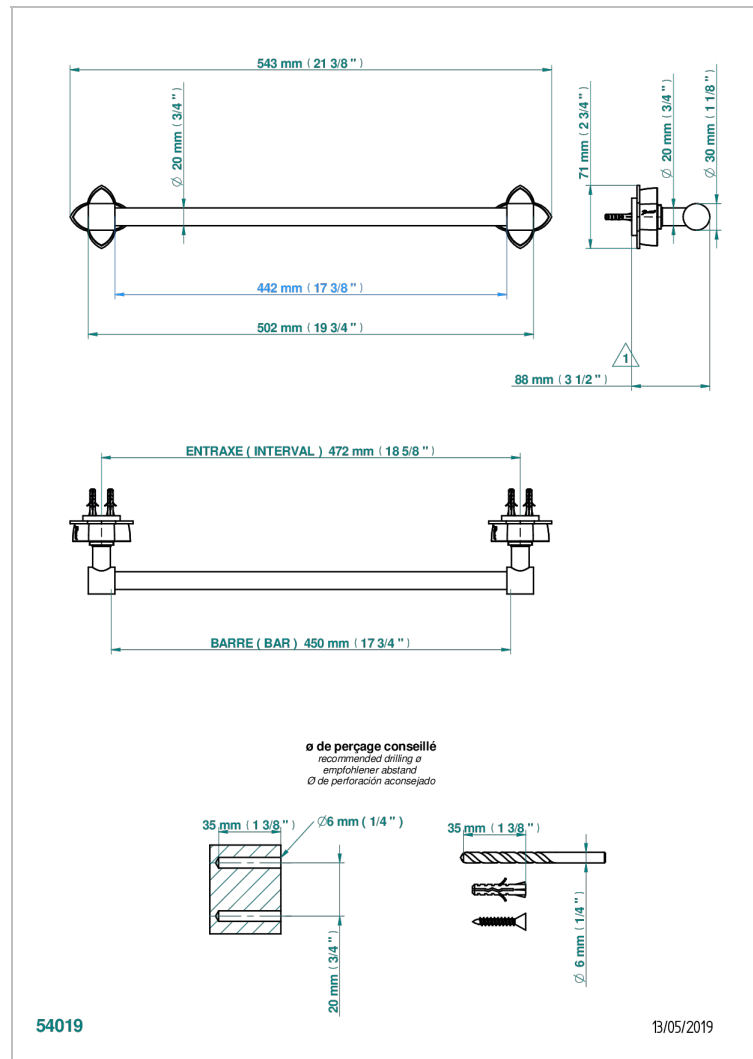

PETALE DE CRISTAL - RED CRYSTAL

U6C-250/45

Single towel rail, fixed rail, length: 450 mm, ø 20 mm

CHARACTERISTIC

- Pétale de Cristal - Red crystal
- Single towel rail, fixed rail, length: 450 mm, ø 20 mm

AVAILABLE FINITIONS