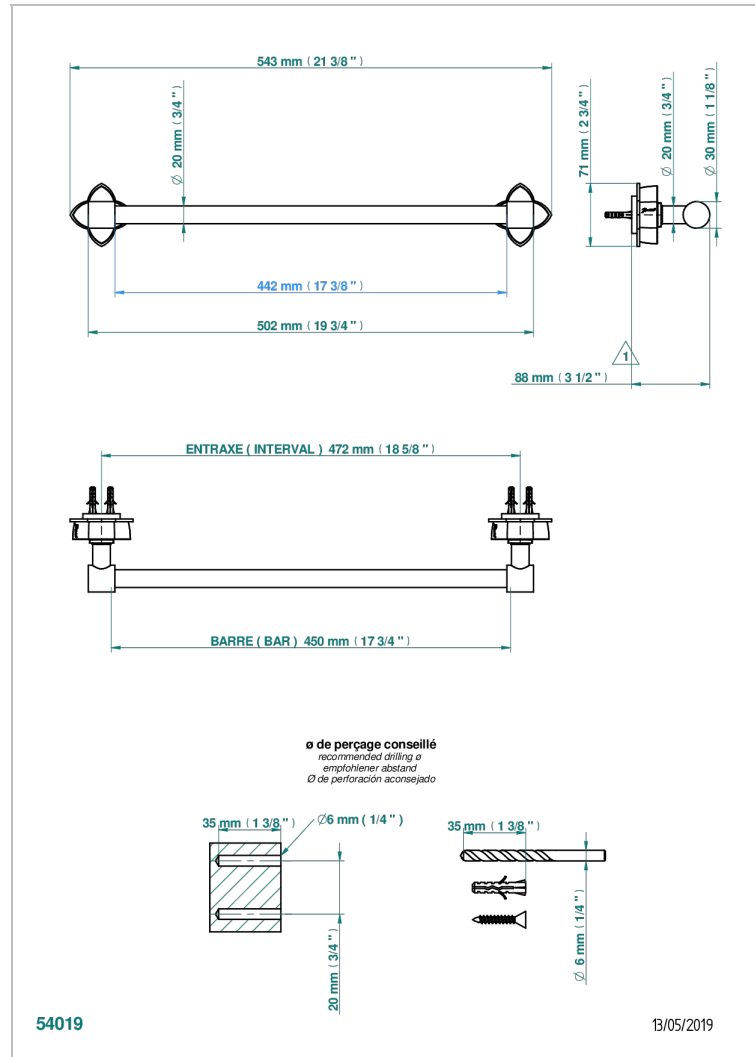

PETALE DE CRISTAL - RED CRYSTAL

U6C-250/45

Single towel rail, fixed rail, length: 450 mm, ø 20 mm

CHARACTERISTIC

- Pétale de Cristal - Red crystal
- Single towel rail, fixed rail, length: 450 mm, ø 20 mm

AVAILABLE FINITIONS