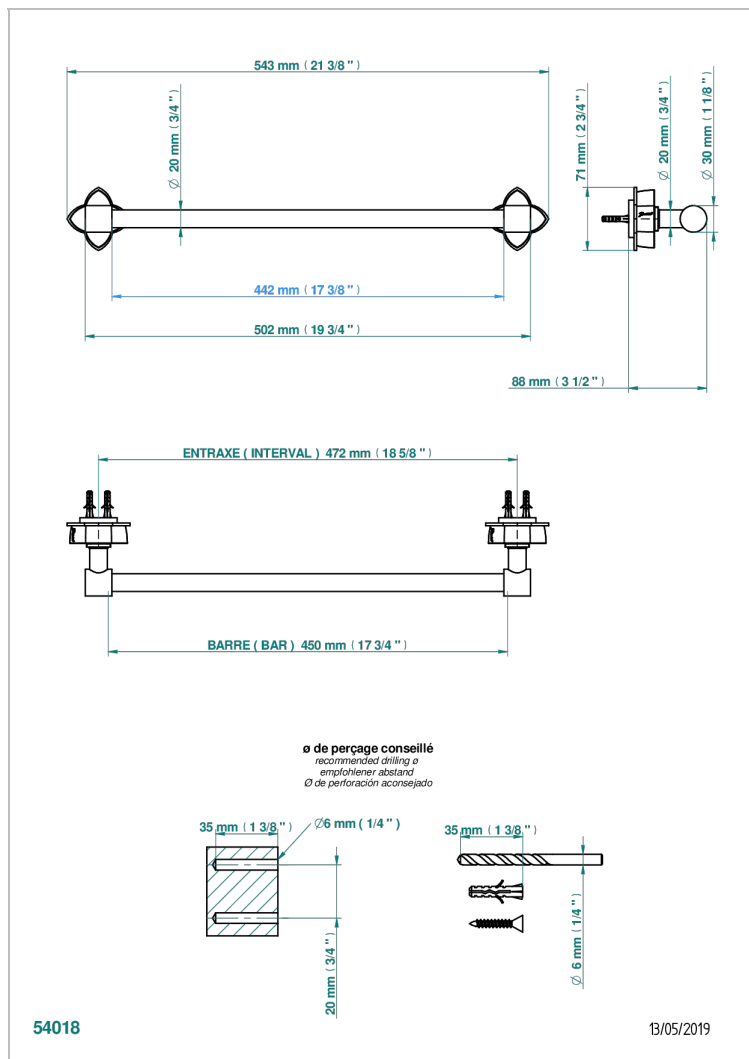

PETALE DE CRISTAL - BLACK CRYSTAL

U6D-520/45

Single towel rail, fixed rail, length: 450 mm, ø 20 mm

CHARACTERISTIC

- Pétale de Cristal - Black crystal
- Single towel rail, fixed rail, length: 450 mm, ø 20 mm