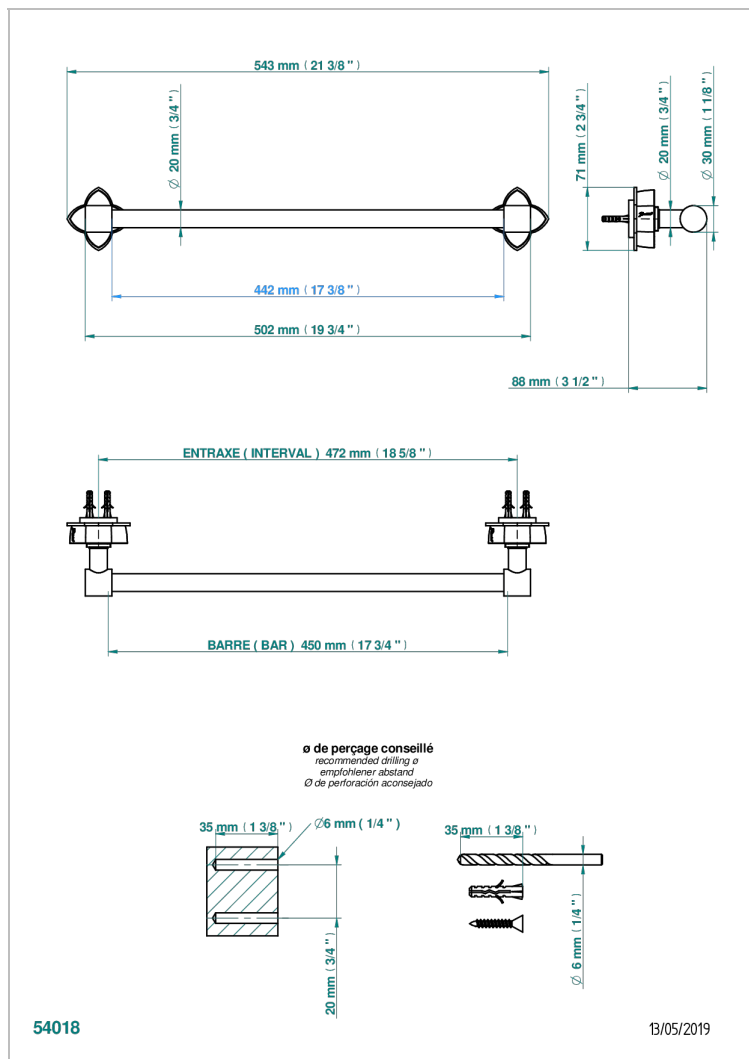

PETALE DE CRISTAL - BLACK CRYSTAL

U6D-520/45

Single towel rail, fixed rail, length: 450 mm, ø 20 mm

THG[®]
PARIS

CHARACTERISTIC

- Pétale de Cristal - Black crystal
- Single towel rail, fixed rail, length: 450 mm, ø 20 mm