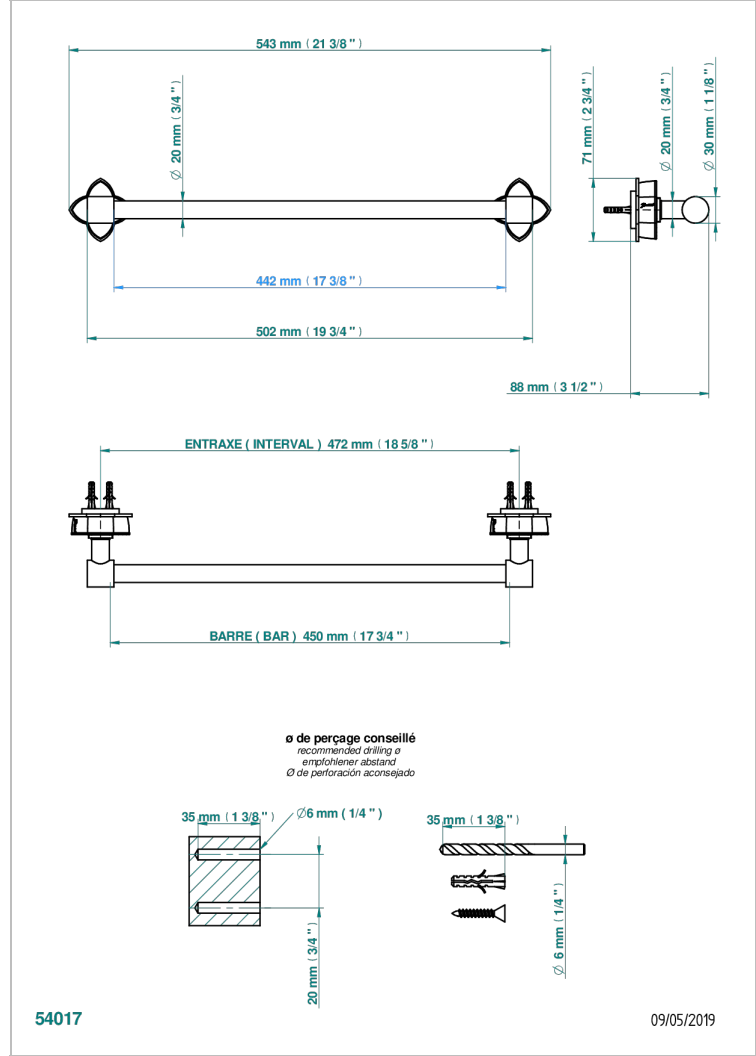

PETALE DE CRISTAL - CLEAR CRYSTAL FINE GOLD THREAD

U6E-520/45

Single towel rail, fixed rail, length: 450 mm, ø 20 mm

CHARACTERISTIC

- Pétales de Cristal - Clear crystal fine gold thread
- Single towel rail, fixed rail, length: 450 mm, ø 20 mm