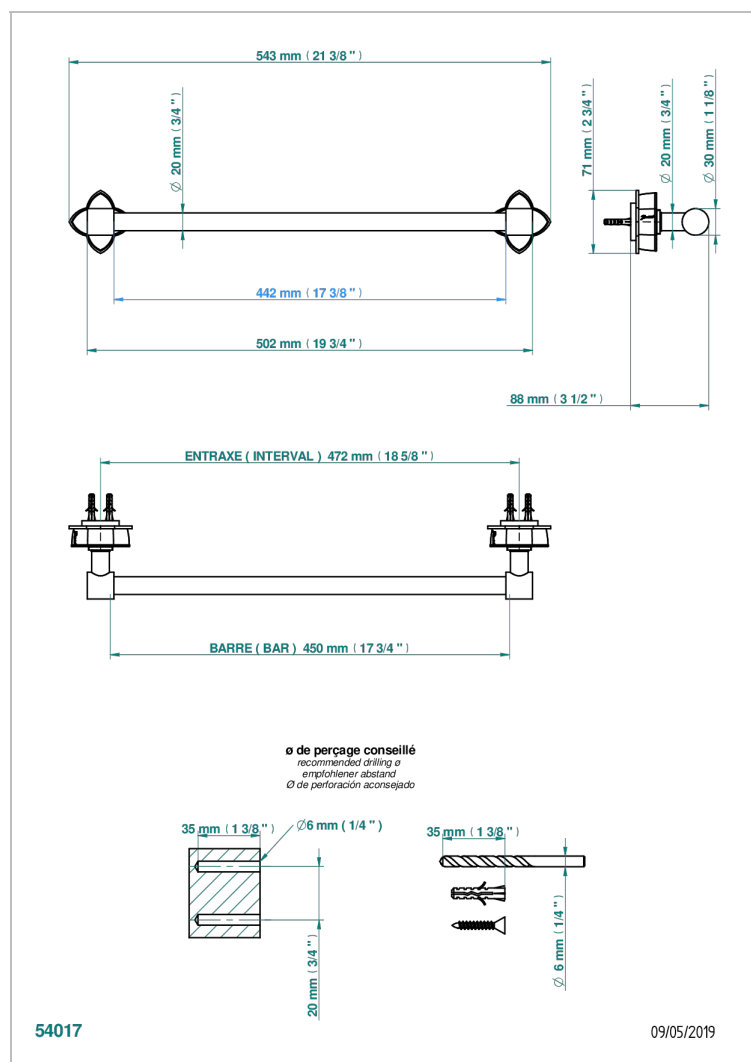

# PETALE DE CRISTAL - CLEAR CRYSTAL FINE GOLD THREAD

U6E-520/45

Single towel rail, fixed rail, length: 450 mm, ø 20 mm

## CHARACTERISTIC

- Pétale de Cristal - Clear crystal fine gold thread
- Single towel rail, fixed rail, length: 450 mm, ø 20 mm